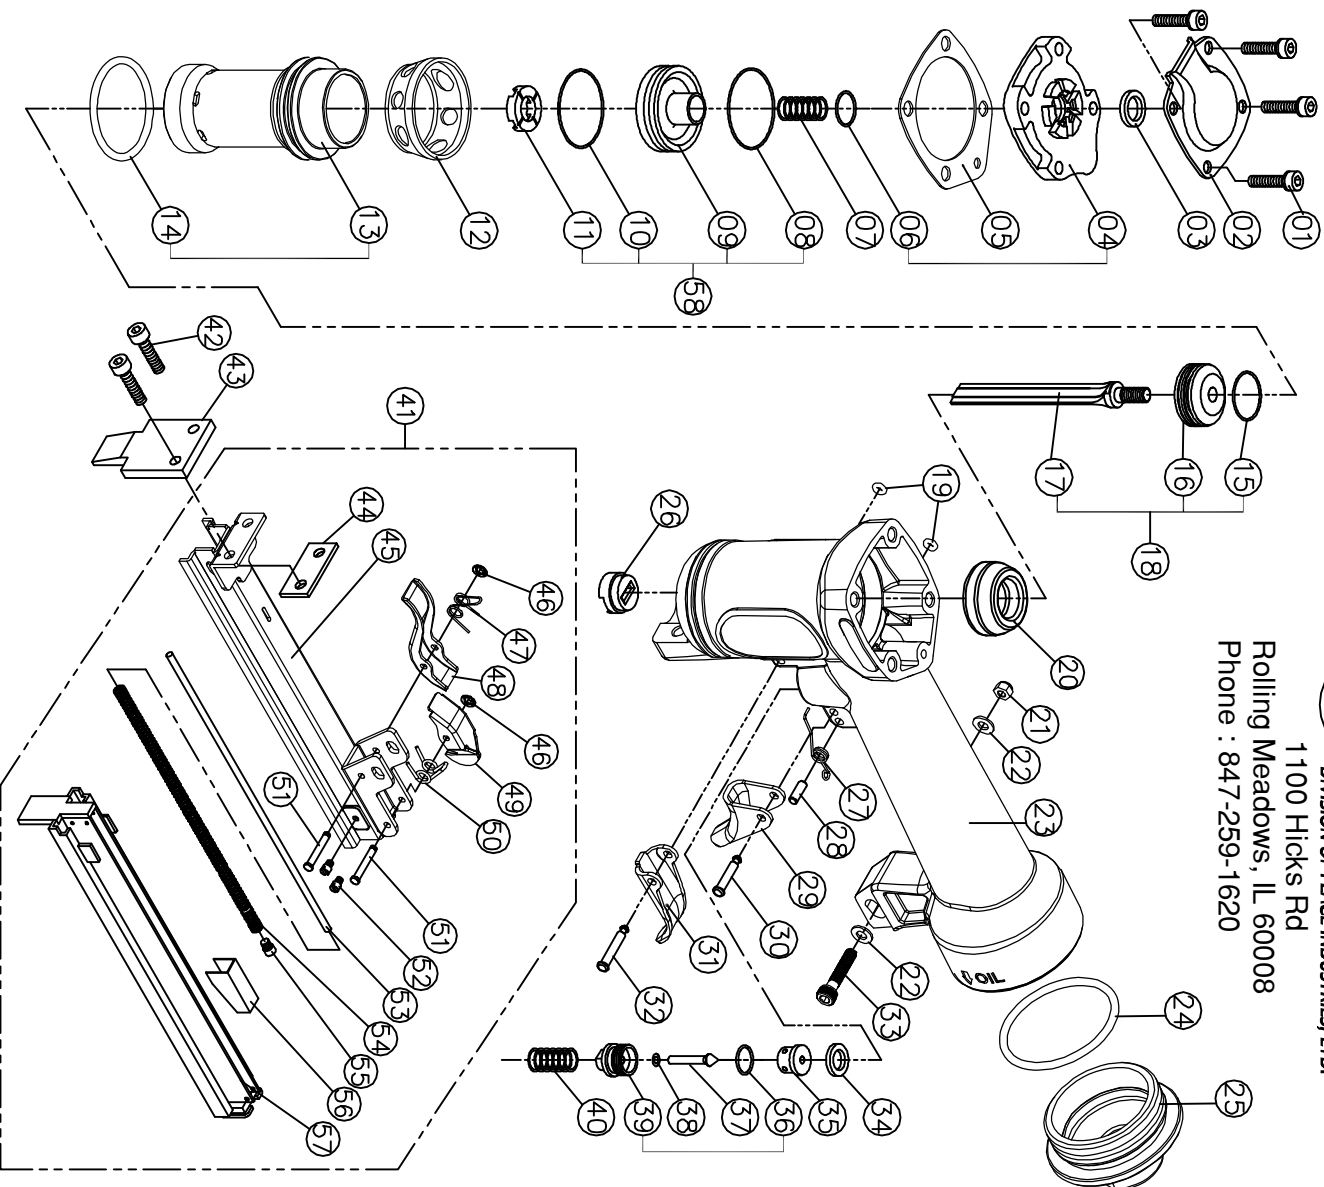

MODEL PS5016

SPOTNAILS

DIVISION OF PEACE INDUSTRIES, LTD.

1100 Hicks Rd

Rolling Meadows, IL 60008

Phone : 847-259-1620

SPOTNAILS MODEL PS5016

01	P-24300	HD. SCREW	30	P-07479	STEP PIN
02	P-70049	EXHAUST COVER	31	P-21087	TRIGGER
03	P-15222	EXHAUST SEAL	32	P-07480	STEP PIN
04	P-60188	BODY CAP	33	P-24358	HD. SCREW
05	P-62093	Gasket	34	P-15226	VALVE SEAL
06	P-64449	O-RING	35	P-22184	VALVE HOUSING
07	P-18469	SPRING	36	P-64456	O-RING
08	P-64450	O-RING	37	P-22185	TRIGGER PIN
09	P-63044	POPPET VALVE	38	P-64457	O-RING
10	P-64451	O-RING CYLINDER SEAL	39	P-22186	VALVE HOUSING
11	P-15223	PISTON STOP SEAL	40	P-18470	TRIGGER SPRING
12	P-03086	CYLINDER SPACER	41	AS-12204	MAGAZINE ASSEMBLY
13	P-05128	CYLINDER	42	P-24300	SCREW
14	P-64599	O-RING	43	P-10299	FRONT PLATE
15	P-64453	PISTON O-RING	44	P-03091	SPACER
16	P-66107	PISTON	45	P-12461	MAGAZINE COVER
17	P-06245	DRIVER BLADE	46	P-32143	E-WASHER
18	AS-06065	PISTON & DRIVER ASSEMBLY	47	P-18566	SPRING
19	P-64240	O-Ring	48	P-04099	LATCH ARM
20	P-15224	BUMPER	49	P-04100	LATCH
21	P-26142	Nut	50	P-18567	LATCH SPRING
22	P-32170	Washer	51	P-07260	PIN
23	P-01300	BODY	52	P-24356	SCREW
24	P-64425	O-Ring	53	P-16015	ROD
25	P-60175	End Cap	54	P-18254	PUSHER SPRING
26	P-15225	RETURN SEAL	55	P-24357	SCREW
27	P-18565	SPRING	56	P-09205	PUSHER
28	P-07481	PIN	57	P-12464	MAGAZINE
29	P-21099	PRIMARY TRIGGER	58	AS-63023	POPPET VALVE ASSEMBLY

◆ Parts Included In AS-97389 O-Ring And Seal Kit