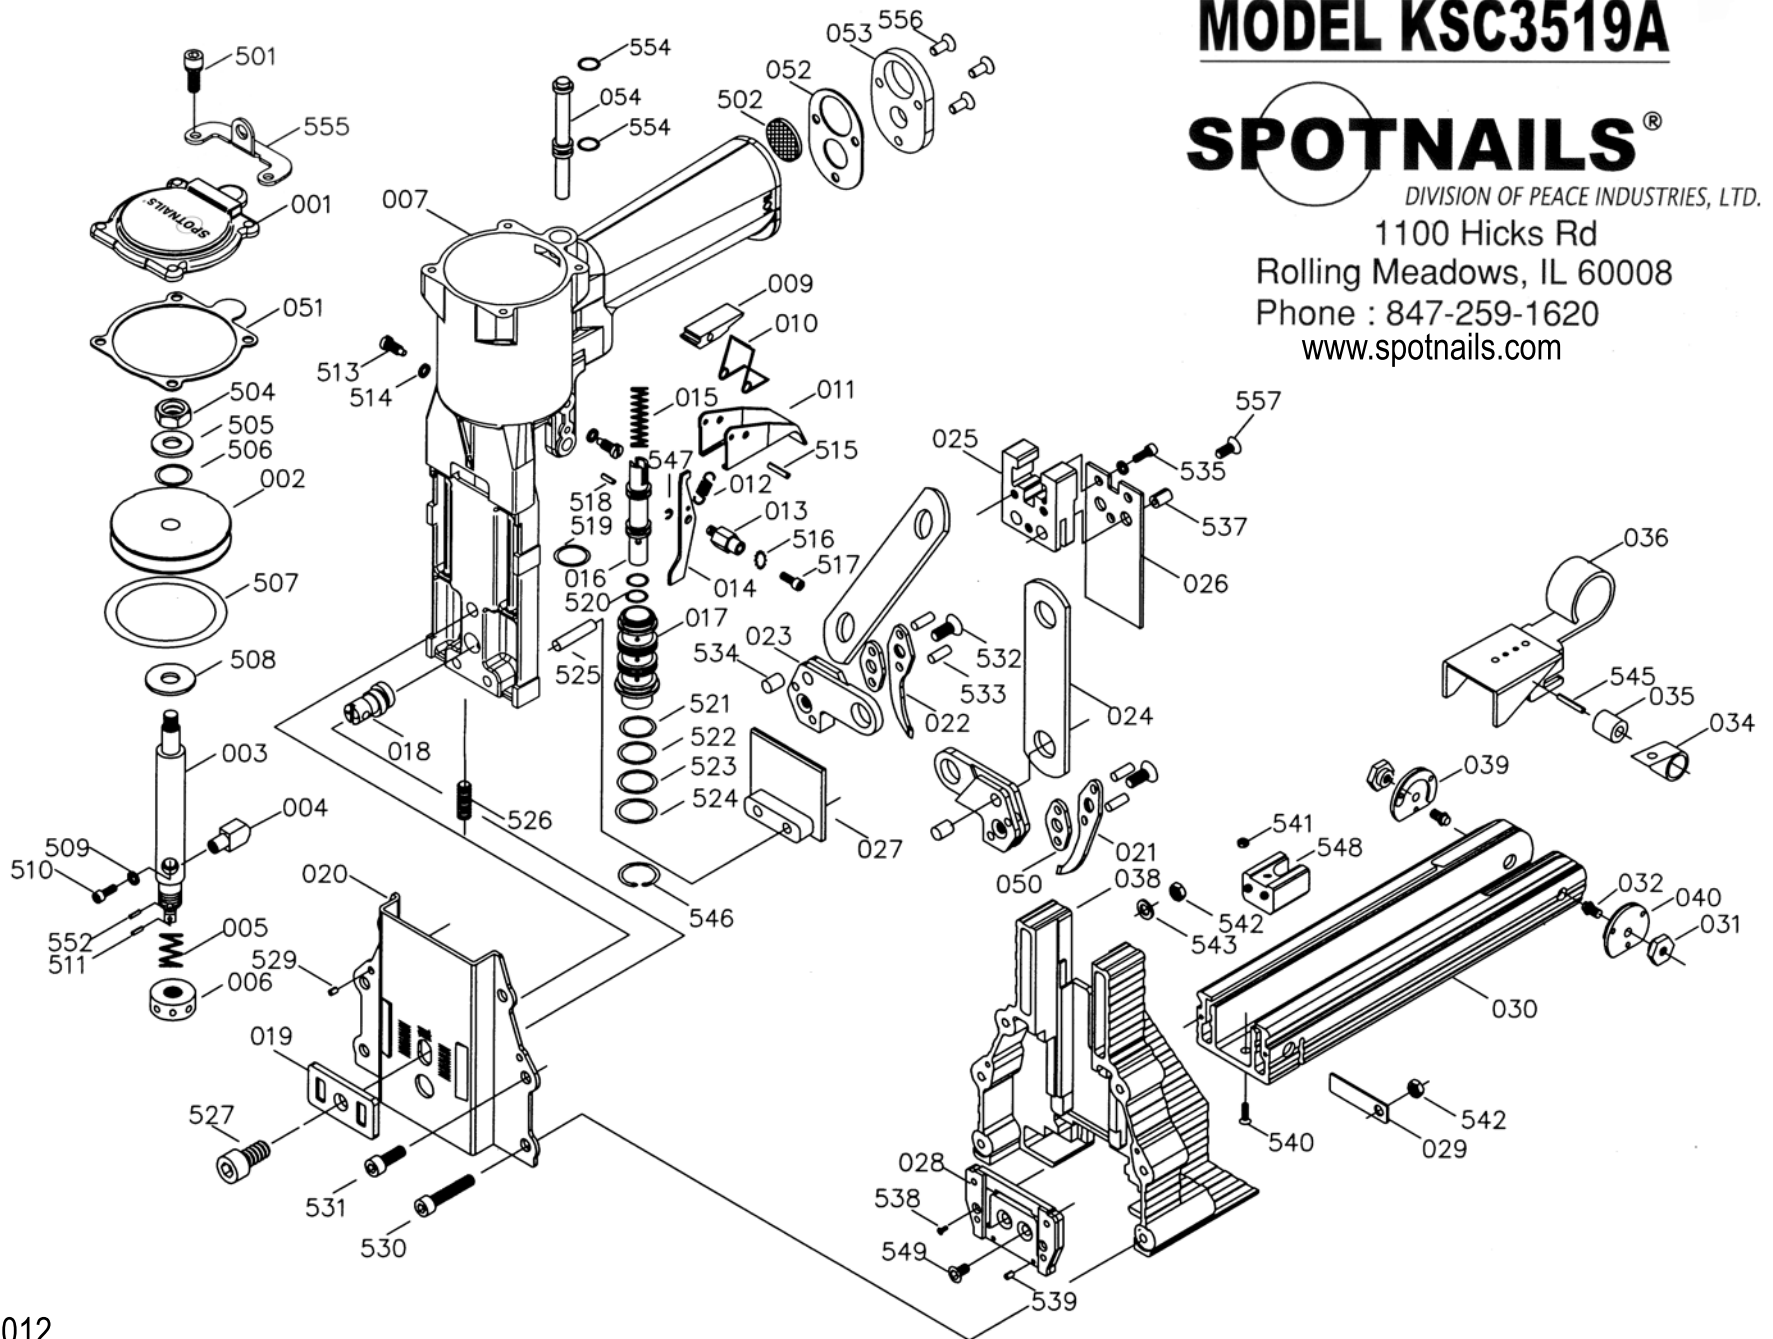

## SPOTNAILS MODEL KSC3519A

| Ref No. | Part No. | Description       |
|---------|----------|-------------------|
| 01      | P-60198  | Cap               |
| 02      | P-66116  | Piston            |
| 03      | P-16017  | Piston Rod        |
| 04      | P-96141  | Block             |
| 05      | P-18501  | Spring            |
| 06      | P-96142  | Collar            |
| 07      | P-01286  | Body              |
| 09      | P-96143  | Block             |
| 10      | P-18502  | Spring            |
| 11      | P-21090  | Trigger           |
| 12      | P-18503  | Spring            |
| 13      | P-16018  | Rod               |
| 14      | P-21091  | Trigger Controll  |
| 15      | P-18504  | Spring            |
| 16      | P-22205  | Plunger           |
| 17      | P-22203  | Valve Body        |
| 18      | P-16019  | Adjusting Rod     |
| 19      | P-96144  | Adjusting Plate   |
| 20      | P-10322  | Front Plate       |
| 21      | P-31064  | Right Anvil       |
| 22      | P-31065  | Left Anvil        |
| 23      | P-31066  | Anvil Holder      |
| 24      | P-31067  | Anvil Link        |
| 25      | P-96145  | Block             |
| 26      | P-06266  | Driver            |
| 27      | P-96147  | Cover Unit        |
| 28      | P-96149  | Driver Guide Unit |
| 29      | P-96153  | Plate             |
| 30      | P-12517  | Magazine          |
| 31      | P-26176  | Rod Nut           |
| 32      | P-96154  | Rod               |