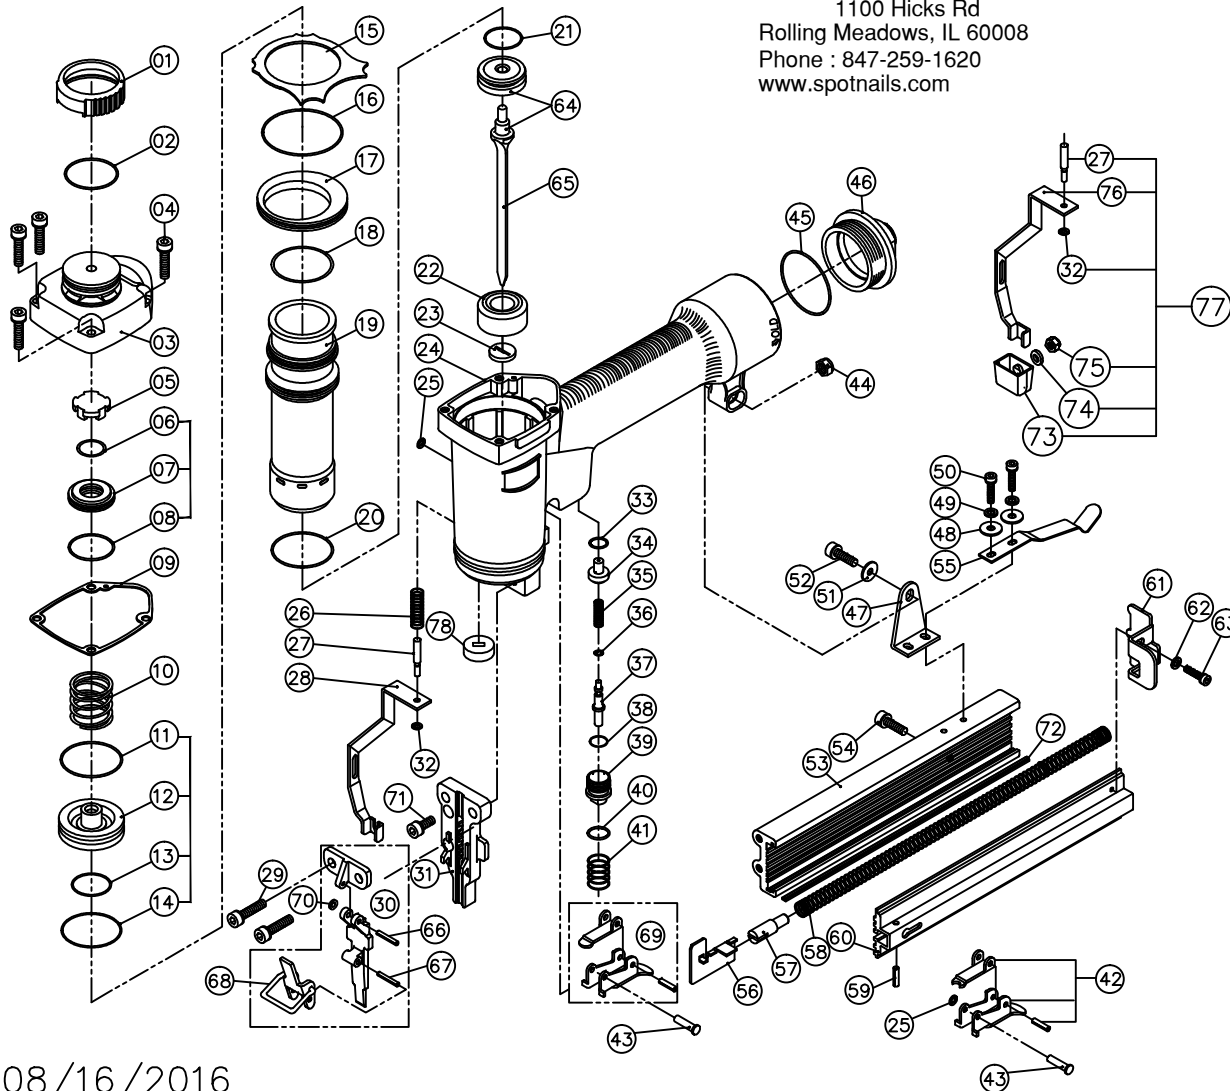

MODEL CB 1832

THIS TOOL EQUIPPED WITH
A RESTRICTIVE TRIGGER

SPOTNAILS®
DIVISION OF PEACE INDUSTRIES, LTD.
1100 Hicks Rd
Rolling Meadows, IL 60008
Phone : 847-259-1620
www.spotnails.com

08/16/2016

SPOTNAILS MODEL CB 1832

Ref No.	Part No.	Description	Ref No.	Part No.	Description
01	P-70043	Exhaust Deflector	40	P-64241	O-Ring
02	P-64392	O-Ring	41	P-18337	Spring
03	P-60176	Body Cap	42	AS-21006	Trigger Assembly
04	P-24358	Screw	43	P-07234	Trigger Pin
05	P-15199	Exhaust Seal	44	P-26126	Nut
06	P-64332	O-Ring	45	P-64389	Cap O-Ring
07	P-22167	Poppet Valve Guide	46	P-60175	End Cap
08	P-64393	O-Ring	47	P-13040	Bracket
09	P-62072	Gasket	48	P-32171	Washer
10	P-18226	Spring	49	P-32144	Spring Washer
11	P-64232	Poppet O-Ring	50	P-24304	Screw
12	P-63039	Poppet Valve	51	P-32170	Washer
13	P-64233	Piston Stop O-Ring	52	P-24450	Screw
14	P-64234	Cylinder Seal O-Ring	53	P-12229	Magazine
15	P-03071	Guide Spacer	54	P-24317	Screw
16	P-64394	O-Ring	55	P-18231	Latch Spring
17	P-03072	Cylinder Spacer	56	P-09148	Pusher
18	P-64616	Cylinder O-Ring	57	P-18229	Spring Stem
19	P-05099	Cylinder	58	P-18230	Feeder Spring
20	P-64395	Cylinder O-Ring	59	P-07237	Pusher Stop Pin
21	P-64236	Piston O-Ring	60	P-12230	Magazine Cover
22	P-15121	Bumper	61	P-04049	Latch
23	P-15122	Return Seal	62	P-32144	Washer
24	P-01264	Body	63	P-24364	Screw
25	P-32143	E-Ring	64	AS-06040	Piston & Driver Assembly
26	P-18228	Contact Arm Spring	65	P-06229	Driver Blade
27	P-07336	Contact Pin	66	P-07356	Step Pin
28	P-53168	Safety	67	P-07353	Pin
29	P-24300	Screw	68	AS-04036	Latch Assembly
30	AS-10046	Front Plate Assembly	69	AS-21017	Restrictive Trigger
31	P-08468	Wear Plate	70	P-64434	O-Ring
32	P-32143	E-Ring	71	P-24483	Screw
33	P-64239	Valve Housing O-Ring	72	P-27189	Wear Insert
34	P-22168	Upper Valve Housing	73	P-96129	No Mar Tip
35	P-18336	Spring	74	P-32290	Washer
36	P-64240	Valve Stem O-Ring	75	P-26189	Nut
37	P-22169	Plunger	76	P-53202	Safety For No Mar Tip
38	P-64421	O-Ring	77	AS-53078	No Mar Safety (Optional)
39	P-22170	Lower Valve Housing	78	P-15271	Return Seal

◆ Parts Included In AS-97283 O-Ring & Seal Kit