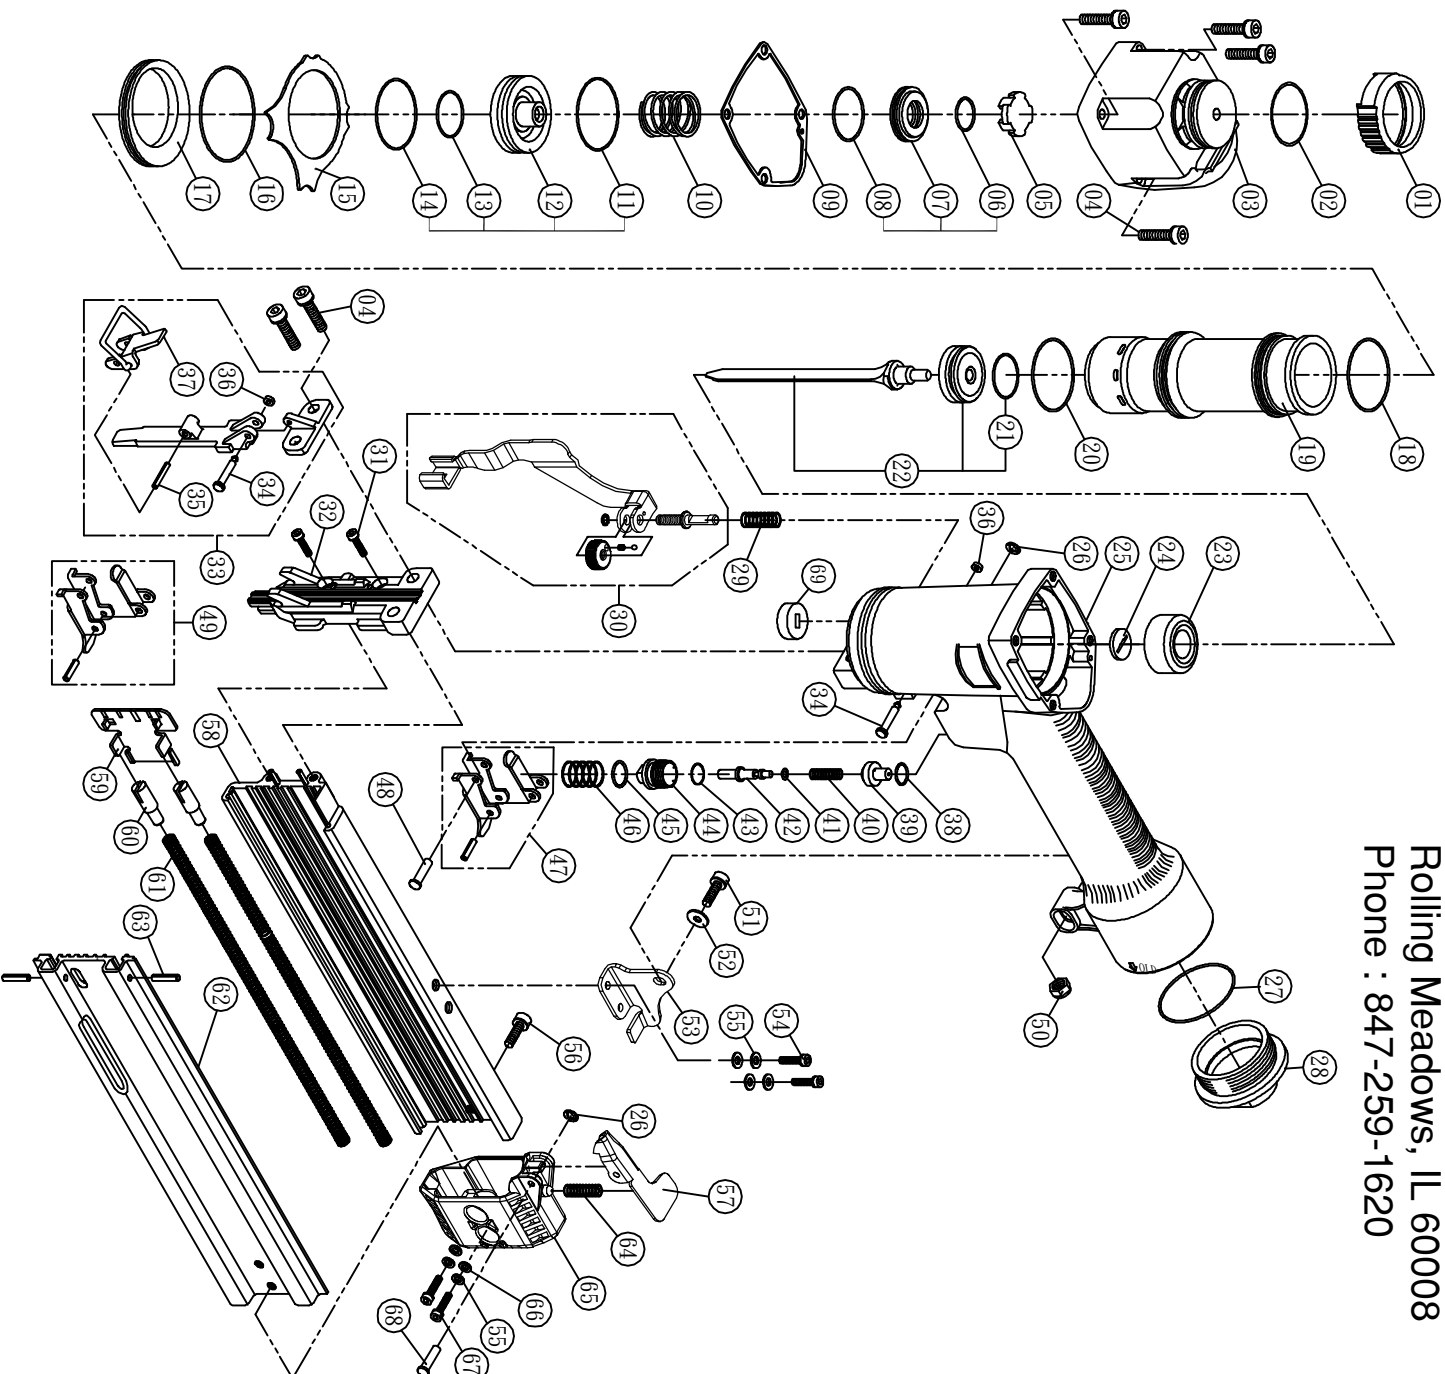

MODEL CB1650

SPOTNAILS[®]
 DIVISION OF PEACE INDUSTRIES, LTD.
 1100 Hicks Rd
 Rolling Meadows, IL 60008
 Phone : 847-259-1620

SPOTNAILS MODEL CB1650

Ref No.	Part No.	Description	Ref No.	Part No.	Description
01	P-70043	Exhaust Deflector	36	P-64436	O-Ring-2
02	P-64392	O-Ring	37	AS-04041	Latch Assembly
03	P-60192	Cap	38	P-64239	Valve Housing O-Ring
04	P-24300	Screw-6	39	P-22168	Upper Valve Housing
05	P-15199	Exhaust Seal	40	P-18336	Spring
06	P-64332	O-Ring	41	P-64240	O-Ring
07	P-22167	Poppet Valve Guide	42	P-22169	Plunger
08	P-64393	O-Ring	43	P-64421	O-Ring
09	P-62072	Gasket	44	P-22170	Lower Valve Housing
10	P-18226	Spring	45	P-64241	O-Ring
11	P-64232	Poppet O-Ring	46	P-18337	Spring
12	P-63039	Poppet Valve	47	AS-21038	Restrictive Trigger Assembly (Red)
13	P-64233	Piston Stop O-Ring	48	P-07234	Trigger Pin
14	P-64234	Cylinder Seal O-Ring	49	AS-21006	Trigger Assembly(Black)
15	P-03071	Retaining Ring	50	P-26126	Nut
16	P-64394	O-Ring	51	P-24450	Screw
17	P-03072	Cylinder Spacer	52	P-32211	Washer
18	P-64616	O-Ring	53	P-13136	Bracket
19	P-05113	Cylinder	54	P-24364	Screw-2
20	P-64395	O-Ring	55	P-32144	Washer-6
21	P-64236	Piston O-Ring	56	P-24317	Screw
22	AS-06122	Piston & Driver Assembly	57	P-04081	Latch
23	P-15121	Bumper	58	P-12582	Magazine
24	P-15124	Return Seal	59	P-09214	Pusher
25	P-01312	Body	60	P-18483	Spring Stem-2
26	P-32143	E-Ring-2	61	P-18580	Spring-2
27	P-64389	O-Ring	62	P-12583	Magazine Cover
28	P-60175	End Cap	63	P-07237	Pin-2
29	P-18228	Spring	64	P-18485	Spring
30	AS-53093	Safety Assembly	65	P-04082	Latch Housing
31	P-24511	Screw-2	66	P-32227	Washer-2
32	P-08524	Wear Plate	67	P-24304	Screw-2
33	AS-10055	Front Plate Assembly	68	P-07234	Pin
34	P-07356	Pin-2	69	P-15270	Return Seal
35	P-07354	Pin			

◆ Parts Included In AS-97413 O-Ring And Seal Kit