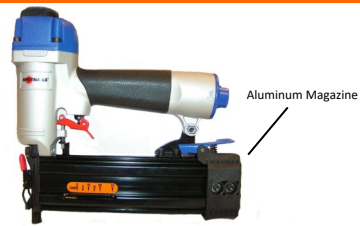

CB1650
16 Gauge Bradder

SPOTNAILS®

- ◆ 360° Adjustable Exhaust
- ◆ Aluminum Magazine
- ◆ Bump Fire Trigger Included
- ◆ Quick Clear Nose

Stape Range	3/4" to 2"
Magazine Capacity	115
Firing Mode	Restrictive
Weight	2.4 lbs