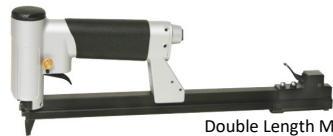

**BS7116AF**  
**22 Ga Upholstery Stapler**

Double Length Magazine

- ◆ Adjustable Speed For Auto Fire
- ◆ Bottom Load
- ◆ Fast
- ◆ Lightweight
- ◆ Rear Exhaust
- ◆ Rubber Grip For Comfort

Staple Crown	3/8"
Fastener Length	1/8" to 9/16"
Staple Capacity	200
Weight	2.6 lbs