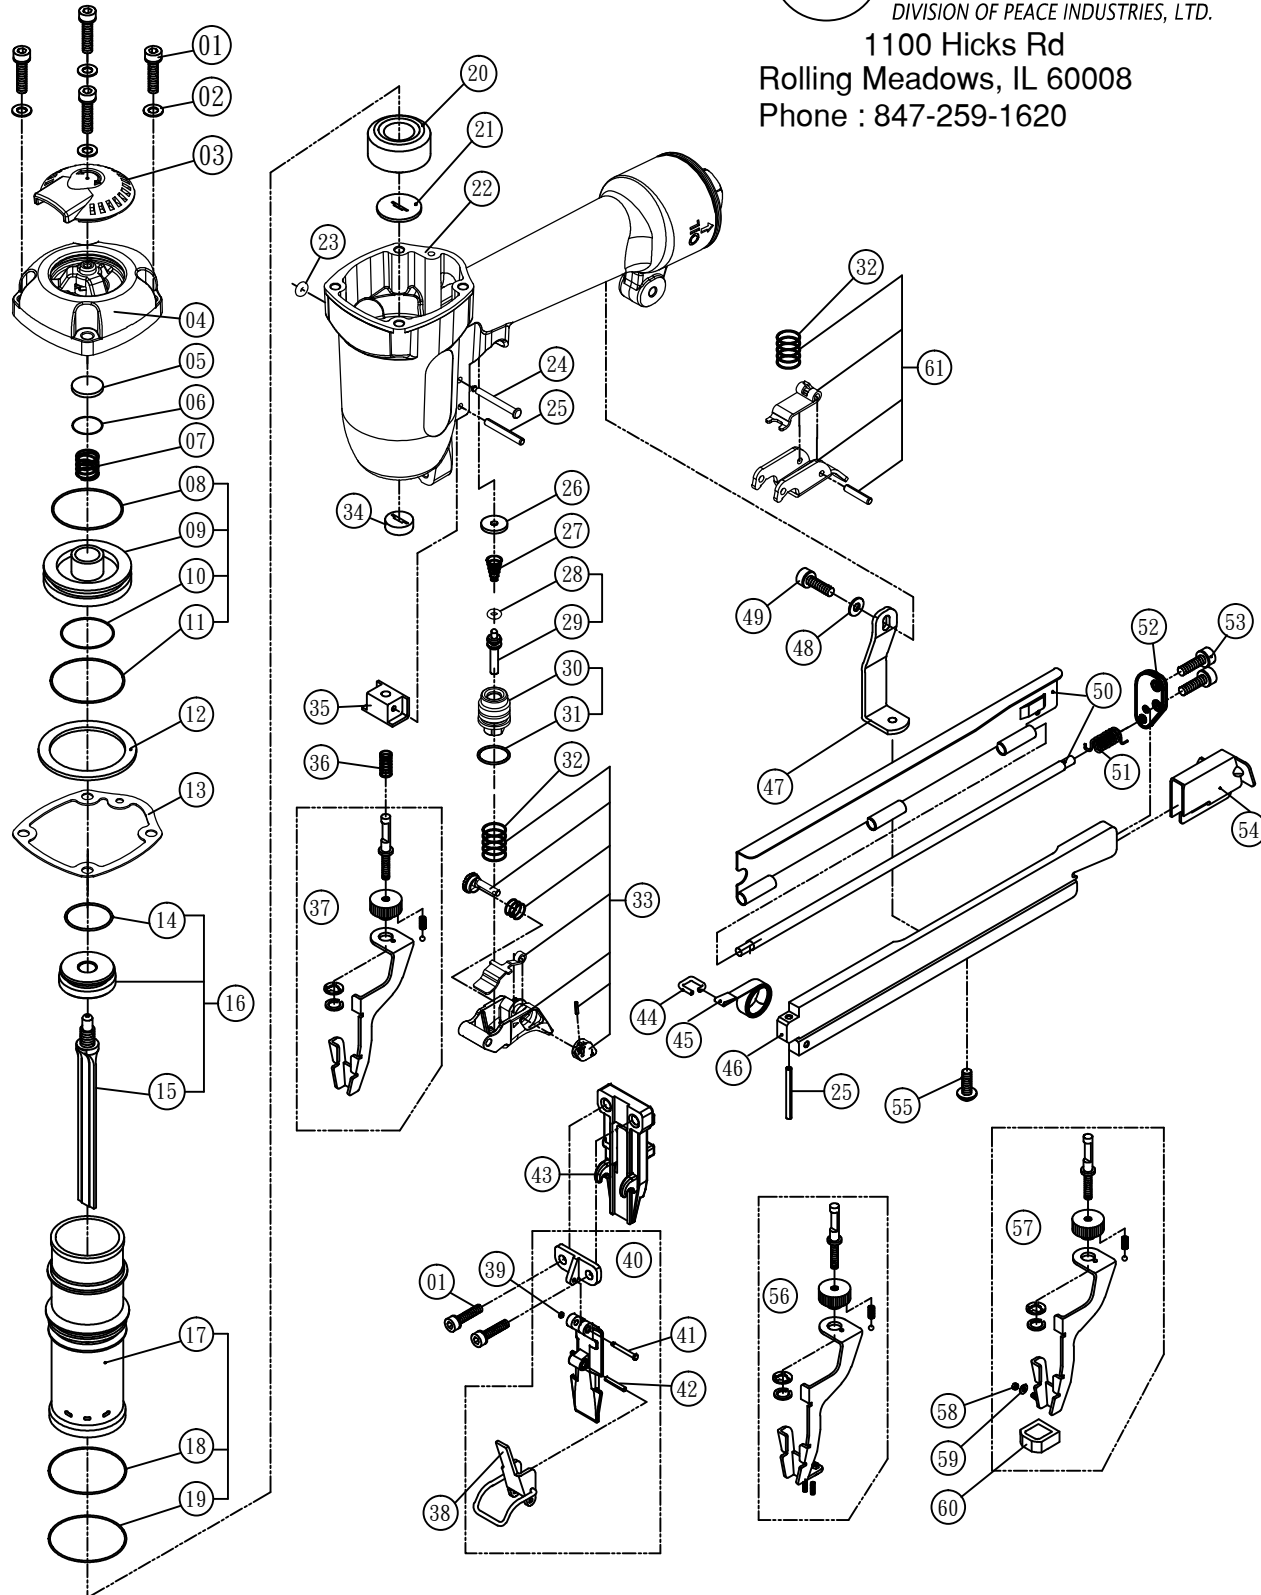

MODEL T1S6825

1100 Hicks Rd
Rolling Meadows, IL 60008
Phone : 847-259-1620

SPOTNAILS MODEL T1S6825

Ref No.	Part No.	Description	Ref No.	Part No.	Description	
	01	P-24300	Cap Screw-6	32	P-18267	Spring
	02	P-32211	Flat Washer-4	33	AS-21039	Selectable Trigger (Blue)
	03	P-70062	Exhaust Deflector	34	P-15214	Return Seal
	04	P-60229	Cap	35	P-53165	Safety Guide
♦	05	P-15193	Exhaust Seal	36	P-18328	Spring
♦	06	P-64384	O-Ring	37	AS-53101	Safety Assembly
	07	P-18331	Poppet Spring	38	AS-04037	Latch Assembly
♦	08	P-64232	Poppet O-Ring	39	P-64434	O-Ring
	09	P-63042	Poppet	40	AS-10050	Front Plate Assembly
♦	10	P-64422	Piston Stop O-Ring	41	P-07356	Step Pin
♦	11	P-64467	Cylinder Seal O-Ring	42	P-07239	Spiral Pin
	12	P-03081	Guide Spacer	43	P-08480	Wear Plate
♦	13	P-62098	Gasket	44	P-18233	Spring Clip
♦	14	P-64424	Piston O-Ring	45	P-18232	Negator Spring
	15	P-06235	Driver Blade	46	P-12378	Magazine
	16	AS-06053	Piston & Driver Assembly	47	P-13078	Bracket
	17	P-05106	Cylinder	48	P-32170	Washer
♦	18	P-64235	Cylinder O-Ring	49	P-24307	Screw
♦	19	P-64423	O-Ring	50	AS-99085	Magazine Cover Assembly
	20	P-15121	Bumper	51	P-18454	Spring
	21	P-15161	Return Seal	52	P-05107	Fixed Spacer
	22	P-01316	Body	53	P-24353	Screw
♦	23	P-64240	O-Ring	54	P-09170	Pusher
	24	P-07327	Trigger Pin	55	P-24370	Screw
	25	P-07262	Pin	56	AS-99112	Vinyl Siding Attachment Kit (Available)
	26	P-15194	Valve Seal	57	AS-53102	No Mar Safety Assembly (Available)
	27	P-18283	Spring	58	P-26165	Nut
♦	28	P-64390	O-Ring	59	P-32227	Washer
	29	P-22232	Plunger	60	P-96139	No Mar Safety Tip
	30	P-22166	Valve Housing	61	AS-21040	Restrictive Trigger (Red) (Available)
♦	31	P-64391	O-Ring			

♦ Parts Included In AS-97417 O-Ring And Seal Kit