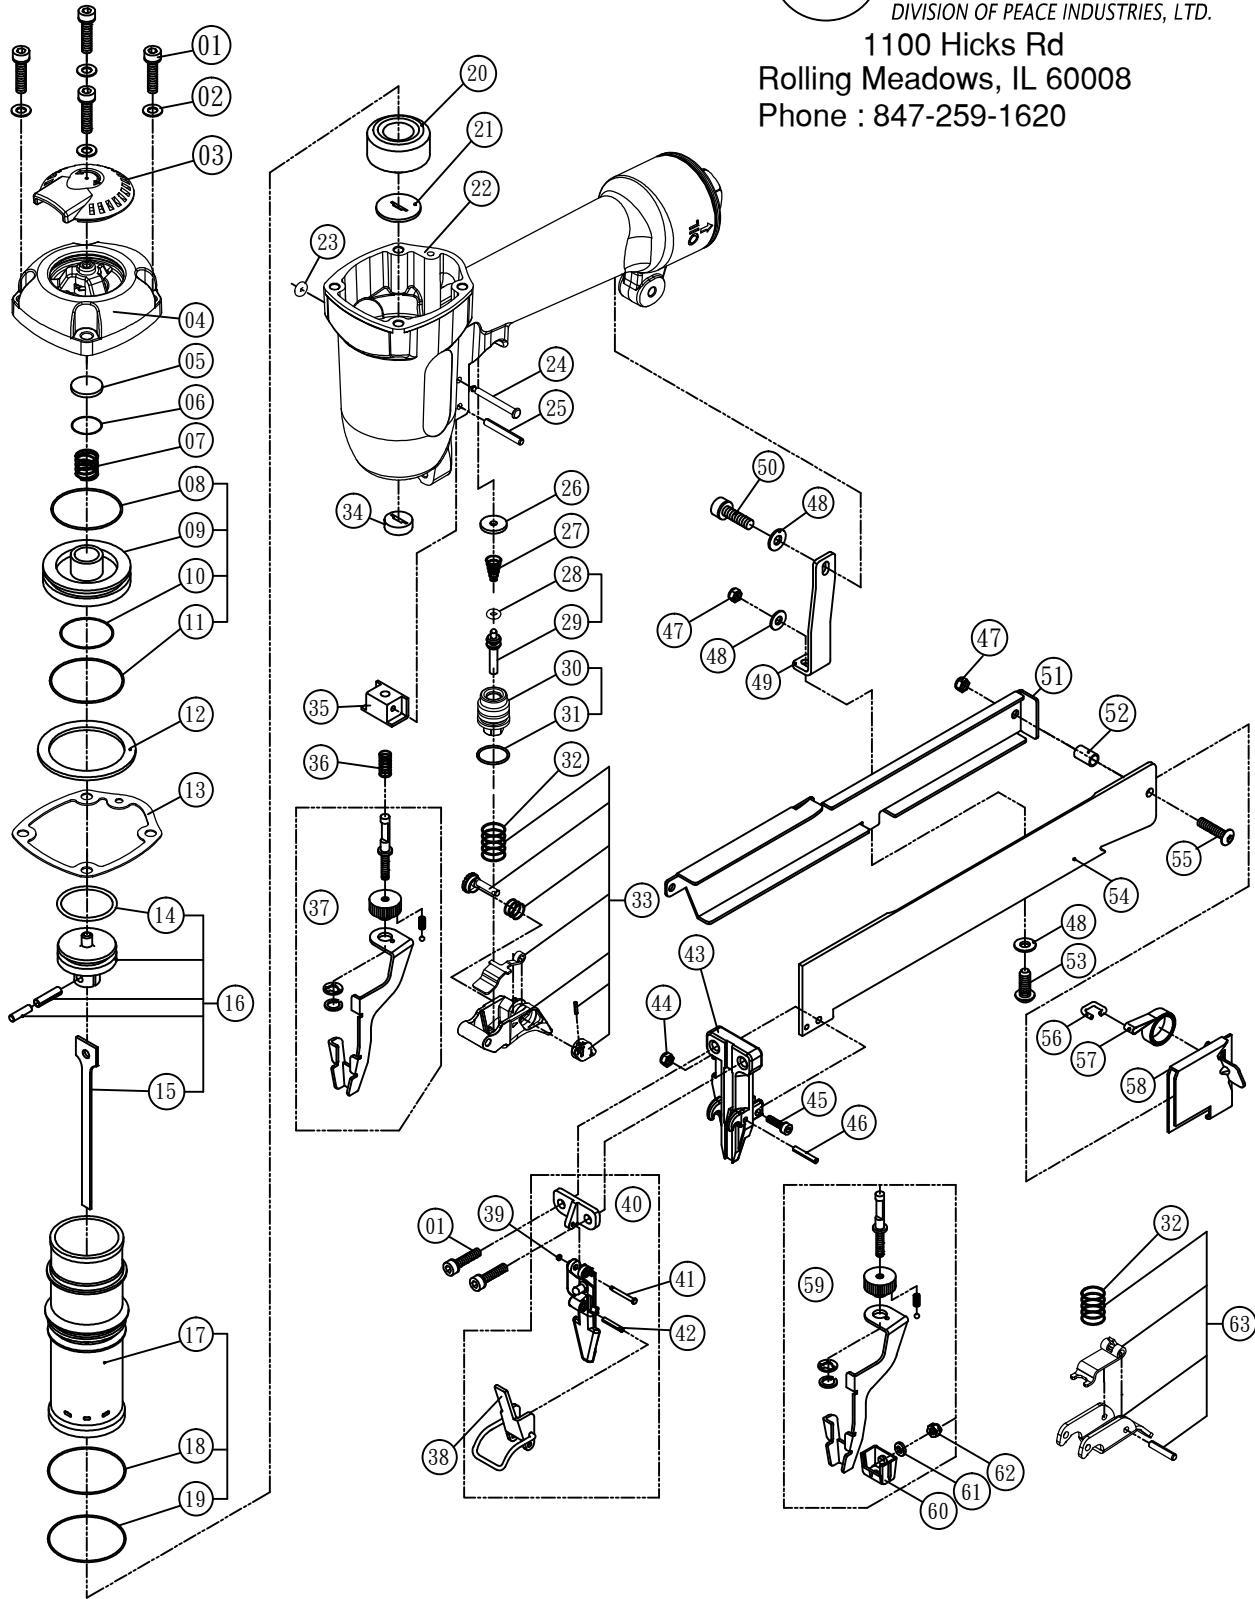

## SPOTNAILS MODEL T1S4825

Ref No.	Part No.	Description	Ref No.	Part No.	Description	
	01	P-24300	Cap Screw-6	33	AS-21039	Selectable Trigger (Blue)
	02	P-32211	Flat Washer-4	34	P-15196	Return Seal
	03	P-70062	Exhaust Deflector	35	P-53165	Safety Guide
	04	P-60229	Cap	36	P-18328	Spring
♦	05	P-15193	Exhaust Seal	37	AS-53099	Safety Assembly
♦	06	P-64384	O-Ring	38	AS-04036	Latch Assembly
	07	P-18331	Poppet Spring	39	P-64434	O-Ring
♦	08	P-64232	Poppet O-Ring	40	AS-10051	Front Plate Assembly
	09	P-63042	Poppet	41	P-07356	Step Pin
♦	10	P-64422	Piston Stop O-Ring	42	P-07353	Spiral Pin
♦	11	P-64467	Cylinder Seal O-Ring	43	P-08485	Wear Plate
	12	P-03081	Guide Spacer	44	P-26125	Nut
♦	13	P-62098	Gasket	45	P-24452	Screw
♦	14	P-64424	Piston O-Ring	46	P-07239	Pin
	15	P-06244	Driver Blade	47	P-26142	Nut
	16	AS-06064	Piston & Driver Assembly	48	P-32170	Washer
	17	P-05106	Cylinder	49	P-13041	Bracket
♦	18	P-64235	Cylinder O-Ring	50	P-24307	Screw
♦	19	P-64423	O-Ring	51	P-12450	Magazine Cover
	20	P-15121	Bumper	52	P-03053	Spacer
	21	P-15124	Return Seal	53	P-24310	Screw
♦	22	P-01316	Body	54	P-12451	Magazine
♦	23	P-64240	O-Ring	55	P-24319	Screw
	24	P-07327	Trigger Pin	56	P-18233	Spring Clip
	25	P-07262	Pin	57	P-18232	Negator Spring
	26	P-15194	Valve Seal	58	P-09201	Pusher
	27	P-18283	Spring	59	AS-53100	No Mar Safety Assembly (Available)
♦	28	P-64390	O-Ring	60	P-96129	No Mar Tip
	29	P-22232	Plunger	61	P-32227	Washer
	30	P-22166	Valve Housing	62	P-26165	Nut
♦	31	P-64391	O-Ring	63	AS-21040	Restrictive Trigger (Red) (Available)
	32	P-18267	Spring			

♦ Parts Included In AS-97417 O-Ring And Seal Kit