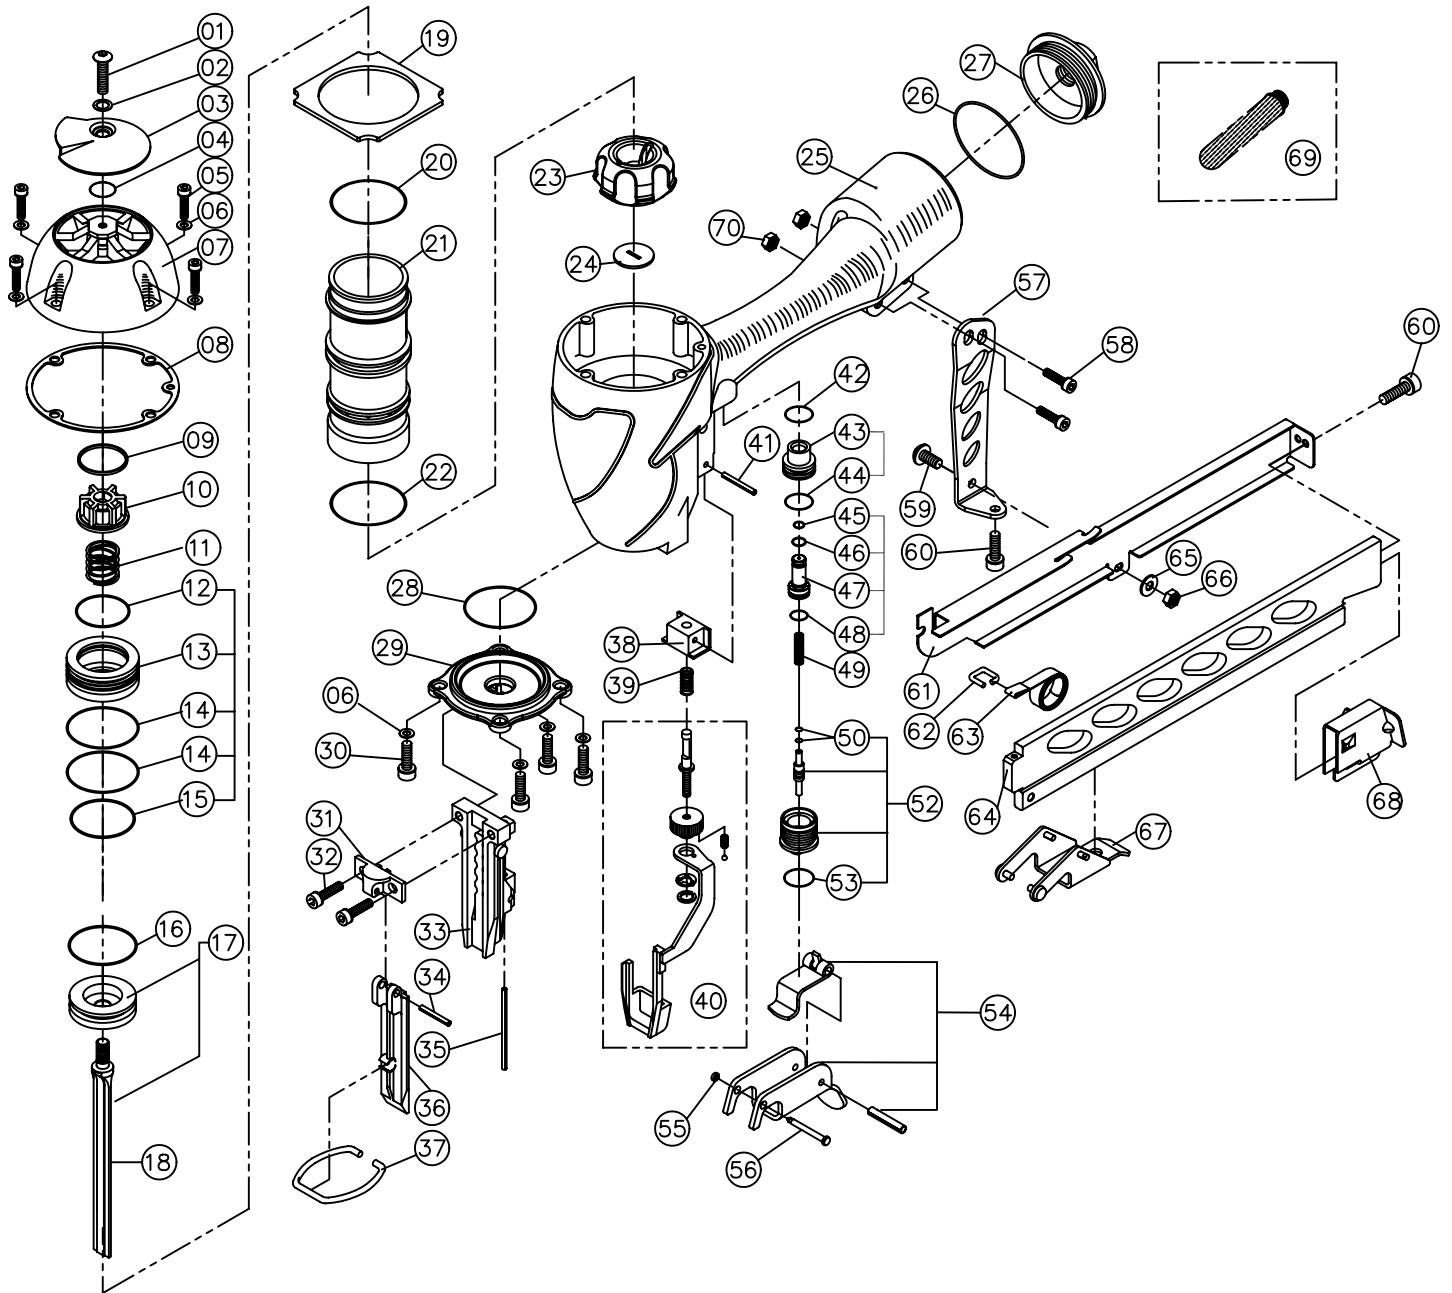

MODEL MS76/8650i

SPOTNAILS®

DIVISION OF PEACE INDUSTRIES, LTD.

1100 Hicks Rd
Rolling Meadows, IL 60008
Phone : 847-259-1620

10/31/06

SPOTNAILS MODEL MS76/8650i

Ref No.	Part No.	Description	
01	P-24370	Screw	
02	P-96118	Bushing	
03	P-70047	Exhaust Deflector	
04	P-64377	O-Ring	
05	P-24314	Cap Screw	
06	P-32169	Flat Washer	
07	P-60181	Cap	
◆	08	P-62080	Gasket
09	P-03076	Spacer	
10	P-15204	Exhaust Seal	
11	P-18442	Poppet Spring	
◆	12	P-64399	Poppet O-Ring
13	P-63043	Poppet	
◆	14	P-64426	Poppet O-Ring
◆	15	P-64312	Cylinder Seal O-Ring
◆	16	P-64427	Piston O-Ring
17	AS-06056	Piston & Driver Assembly	
18	P-06238	Driver Blade	
19	P-03082	Guide Spacer	
◆	20	P-64428	Cylinder O-Ring
21	P-05108	Cylinder	
◆	22	P-64429	O-Ring
23	P-15215	Bumper	
24	P-15191	Return Seal	
25	P-01272	Body	
26	P-64312	O-Ring	
27	P-60156	End Cap	
28	P-64430	O-Ring	
29	P-60182	Bottom Plate	
30	P-24453	Screw	
31	P-10276	Stationary Front Plate	
32	P-24358	Screw	
33	P-08464	Wear Plate	
34	P-07253	Roll Pin	
35	P-07257	Safety Yoke Pin	

Ref No.	Part No.	Description	
36	P-10277	Removable Front Plate	
37	P-18251	Latch Spring	
38	P-53165	Safety Guide	
39	P-18328	Spring	
40	AS-53058	Safety Assembly	
41	P-07262	Pin	
◆	42	P-64332	Valve Housing O-Ring
43	P-22144	Trigger Valve Cap	
◆	44	P-64333	O-Ring
◆	45	P-64334	O-Ring
◆	46	P-64335	O-Ring
47	P-22145	Pilot Valve	
◆	48	P-64336	O-Ring
49	P-18227	Spring	
◆	50	P-64383	Plunger O-Rings
52	AS-22037	Plunger Assembly	
◆	53	P-64328	O-Ring
54	AS-21008	Trigger Assembly	
◆	55	P-64240	O-Ring
56	P-07327	Trigger Pin	
57	P-13080	Bracket	
58	P-24383	Screw	
59	P-24370	Screw	
60	P-24353	Screw	
61	P-12385	Magazine Cover	
62	P-18131	Spring Clip	
63	P-18298	Negator Spring	
64	P-12402	Magazine	
65	P-32170	Washer	
66	P-26142	Nut	
67	P-04060	Quick Clear Latch	
68	P-09183	Pusher	
69	P-97454	Filter (Optional)	
70	P-26143	Nut	

◆ Parts Included In AS-97300 O-Ring And Seal Kit