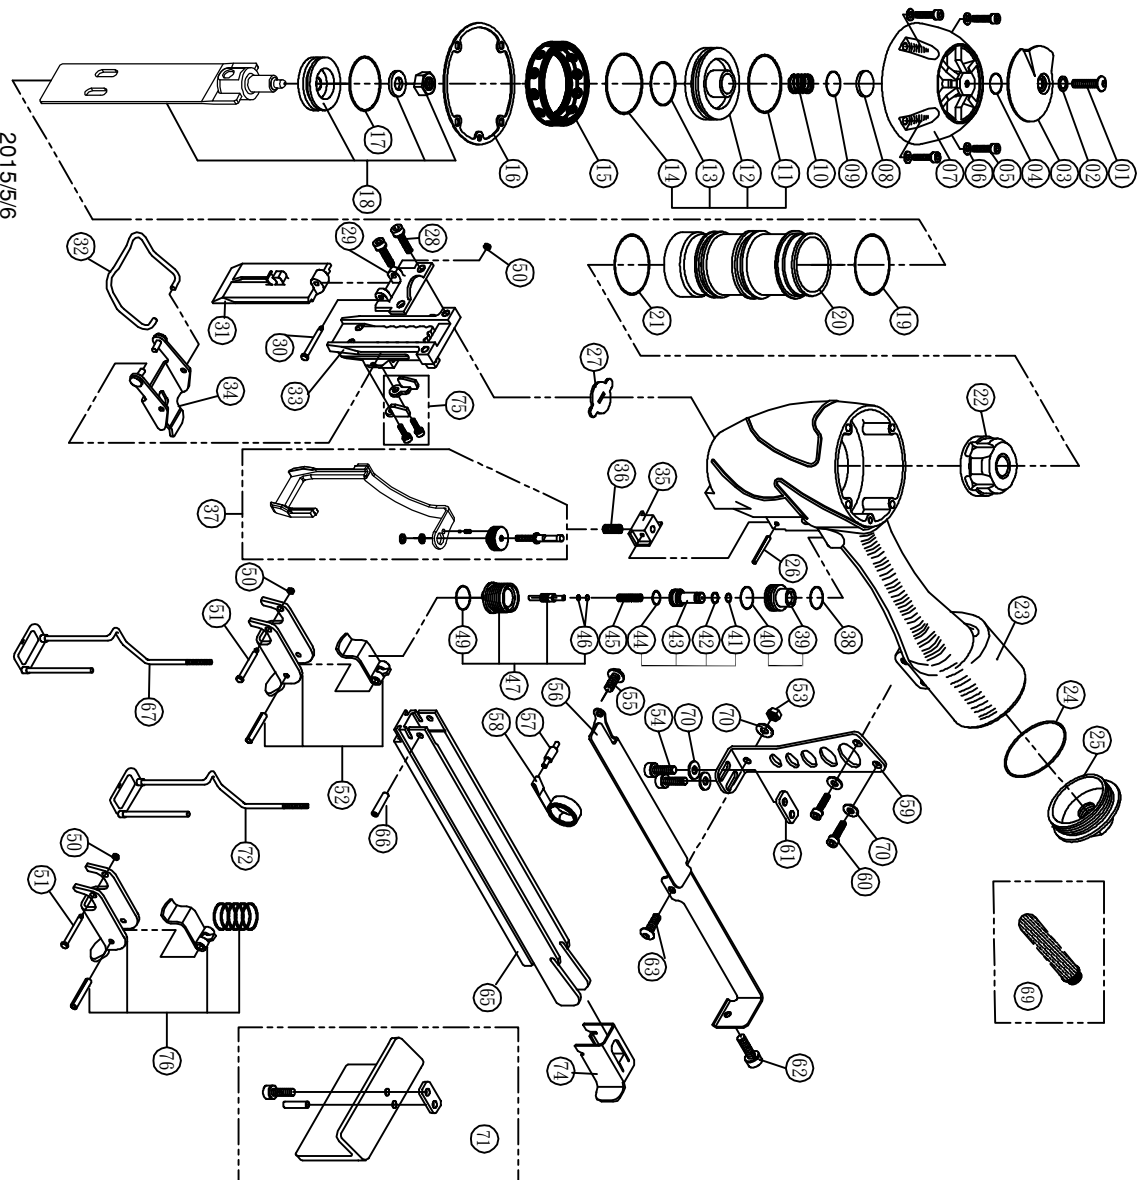

MODEL XS3640-A

SPOTNAILS[®]

DIVISION OF PEACE INDUSTRIES, LTD.

1100 Hicks Rd
 Rolling Meadows, IL 60008
 Phone : 847-259-1620

SPOTNAILS MODEL XS3640-A

2015/5/6

Ref No.	Part No.	Description	Ref No.	Part No.	Description
01	P-24370	Screw	37	AS-53981	Safety Assembly
02	P-96118	Bushing	38	P-64332	Valve Housing O-Ring
03	P-70041	Exhaust Deflector	39	P-22144	Trigger Valve Cap
04	P-64377	O-Ring	40	P-64333	O-Ring
05	P-24300	Cap Screw	41	P-64334	O-Ring
06	P-32211	Flat Washer	42	P-64335	O-Ring
07	P-60172	Cap	43	P-22145	Pilot Valve
08	P-15187	Exhaust Seal	44	P-64336	O-Ring
09	P-64378	O-Ring	45	P-18227	Spring
10	P-18327	Poppet Spring	46	P-64383	Plunger O-Rings
11	P-64028	Poppet O-Ring	47	AS-22037	Plunger Assembly
12	P-63037	Poppet	49	P-64328	O-Ring
13	P-64379	Piston Stop o-Ring	50	P-64240	O-Ring
14	P-64380	Cylinder Seal O-Ring	51	P-07327	Trigger Pin
15	P-03079	Guide Spacer	52	AS-21008	Trigger Assembly
16	P-62070	Gasket	53	P-26126	Nut
17	P-64228	Piston O-Ring	54	P-24430	Screw
18	AS-06044	Piston & Driver Assembly	55	P-24432	Screw
19	P-64330	Cylinder O-Ring	56	P-12417	Magazine Cover
20	P-05096	Cylinder	57	P-07340	Negator Spring Pin
21	P-64419	O-Ring	58	P-18334	Negator Spring
22	P-15197	Bumper	59	P-13070	Bracket
23	P-01263	Body	60	P-24301	Screw
24	P-64312	O-Ring	61	P-26159	Nut Plate
25	P-60156	End Cap	62	P-24433	Screw
26	P-07262	Pin	63	P-24434	Screw
27	P-15203	Return Seal	65	P-12416	Magazine
28	P-24358	Screw	66	P-07339	Pin
29	P-10285	Stationary Front Plate	67	P-53167	Latching Safety (optional)
30	P-07357	Pin	69	P-97454	Filter(Optional)
31	P-10289	Removable Front Plate	70	P-32107	Washer
32	P-18333	Latch Spring	71	AS-97296	String Guide Assembly (Optional)
33	P-08521	Wear Plate	72	P-53175	Roofing Safety (Optional)
34	P-04062	Quick Clear Latch	74	P-09213	Pusher
35	P-53165	Safety Guide	75	AS-99088	Wear Plate Filler
36	P-18328	Spring	76	AS-21026	Restrictive Trigger Assy. (Optional)
	◆	Parts Included In AS-97288 O-Ring & Seal Kit			