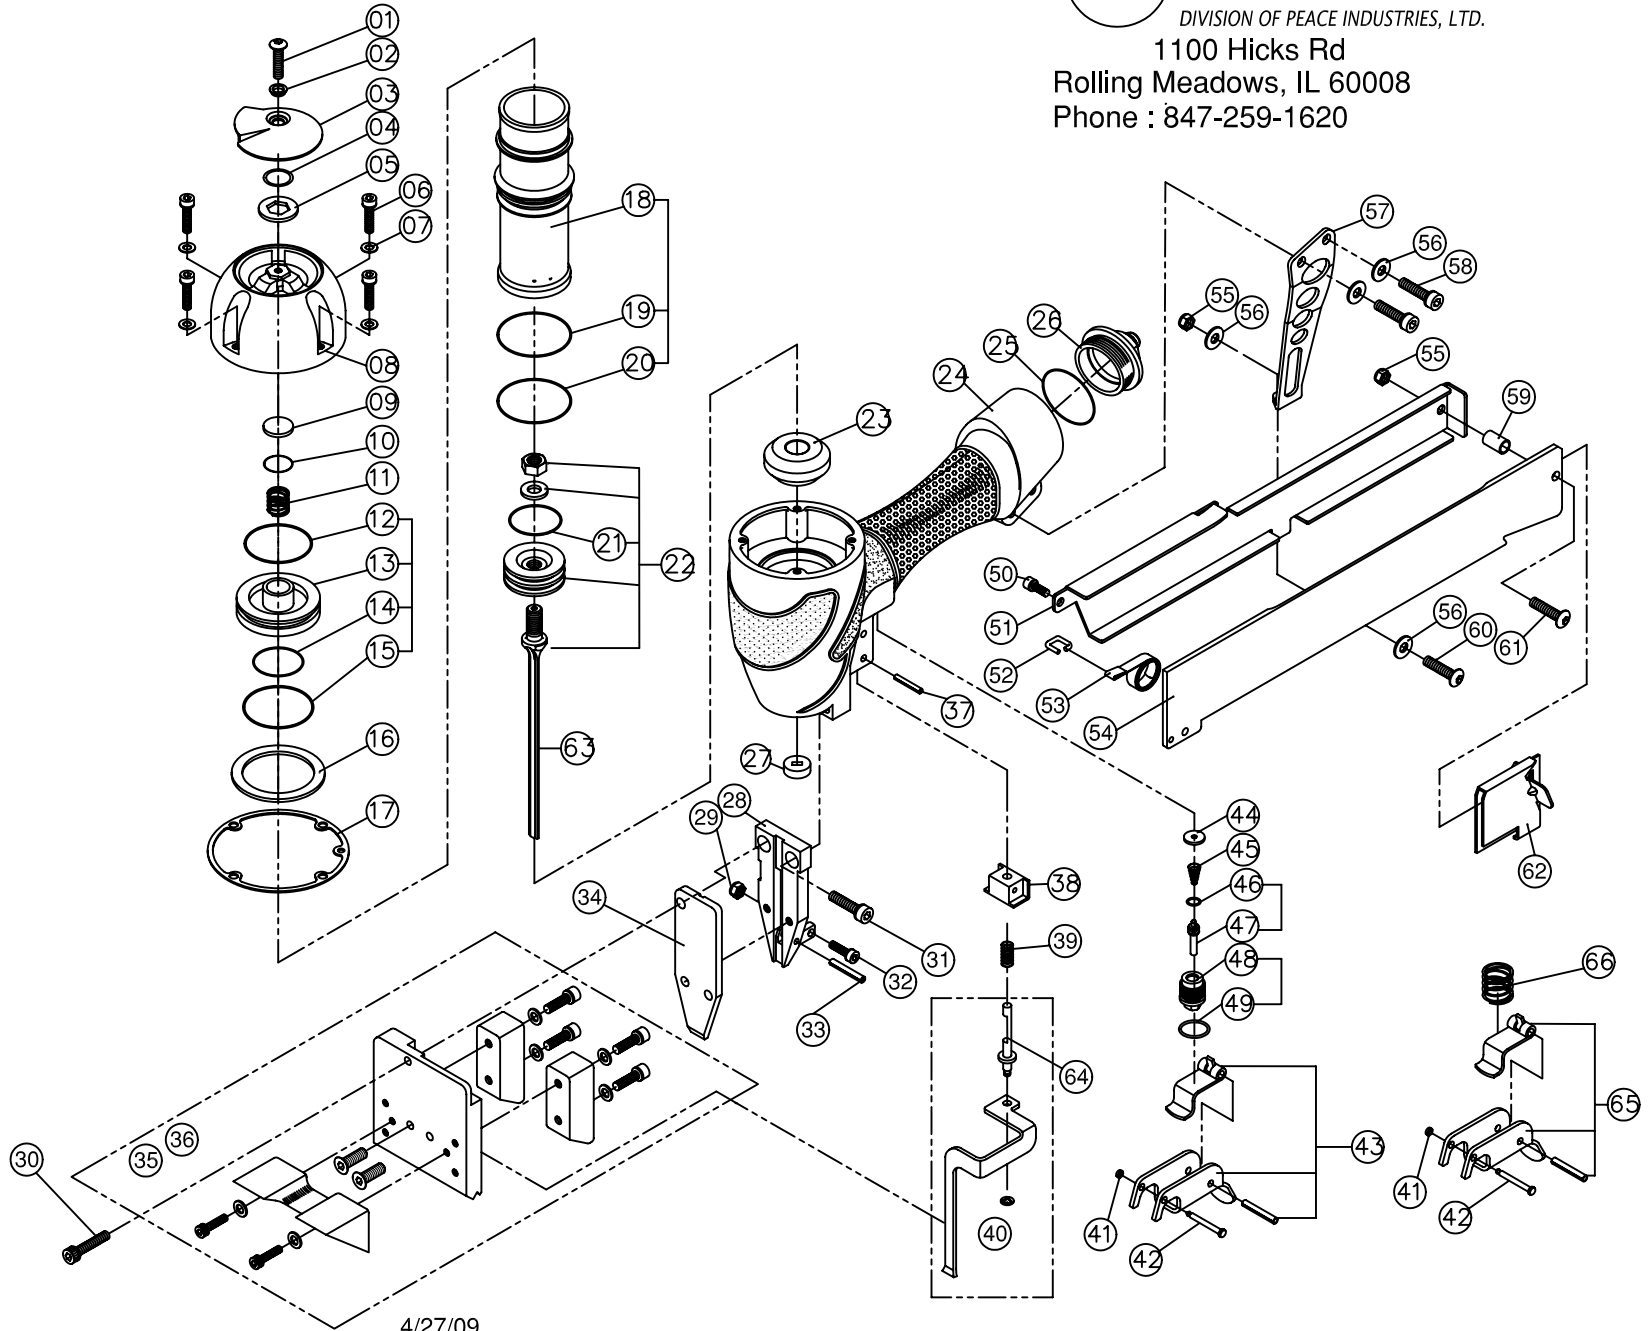

MODEL WS4840-W4

SPOTNAILS®

DIVISION OF PEACE INDUSTRIES, LTD.

1100 Hicks Rd
Rolling Meadows, IL 60008
Phone : 847-259-1620

4/27/09

SPOTNAILS MODEL WS4840-W4

Ref No.	Part No.	Description
01	P-24370	Screw
02	P-96118	Bushing
03	P-70042	Exhaust Deflector
04	P-64377	O-Ring
05	P-32217	Washer
06	P-24300	Screw
07	P-32211	Flat Washer
08	P-60174	Cap
◆	09	P-15193 Exhaust Seal
◆	10	P-64384 O-Ring
11	P-18331	Poppet Spring
◆	12	P-64385 Poppet O-Ring
13	P-63038	Poppet
◆	14	P-64233 Piston Stop O-Ring
◆	15	P-64386 Cylinder Seal O-Ring
16	P-03070	Guide Spacer
◆	17	P-62071 Gasket
18	P-05097	Cylinder
◆	19	P-64387 Cylinder O-Ring
◆	20	P-64242 O-Ring
◆	21	P-64388 Piston O-Ring
22	AS-06058	Piston & Driver Assembly

Ref No.	Part No.	Description
23	P-15195	Bumper
24	P-01273	Body
25	P-64389	O-Ring
26	P-60175	End Cap
27	P-15196	Return Seal
28	P-08501	Wear Plate
29	P-26125	Nut
30	P-24456	Screw
31	P-24307	Screw
32	P-24311	Screw
33	P-07290	Roll Pin
34	P-10326	Front Plate
35	AS-99097	1/2" Robina Flooring Assy.
37	P-07291	Pin
38	P-53165	Safety Guide
39	P-18328	Spring
40	AS-53074	Safety Assembly
41	P-64240	O-Ring
42	P-07327	Trigger Pin
43	AS-21008	Trigger Assembly
44	P-15194	Valve Seal

Ref No.	Part No.	Description
45	P-18283	Spring
46	P-64390	O-Ring
47	P-22165	Plunger
48	P-22166	Valve Housing
49	P-64391	O-Ring
50	P-24309	Screw
51	P-12232	Track Cover
52	P-18233	Spring Clip
53	P-18232	Negator Spring
54	P-12231	Track
55	P-26124	Nut
56	P-32144	Washer
57	P-13081	Bracket
58	P-24306	Screw
59	P-03053	Spacer
60	P-24310	Screw
61	P-24319	Screw
62	P-09149	Pusher
63	P-06240	Driver Blade
64	P-07363	Safety Pin
65	AS-21021	Restrictive Trigger
66	P-18267	Spring

◆ Parts Included In AS-97281 O-Ring And Seal Kit