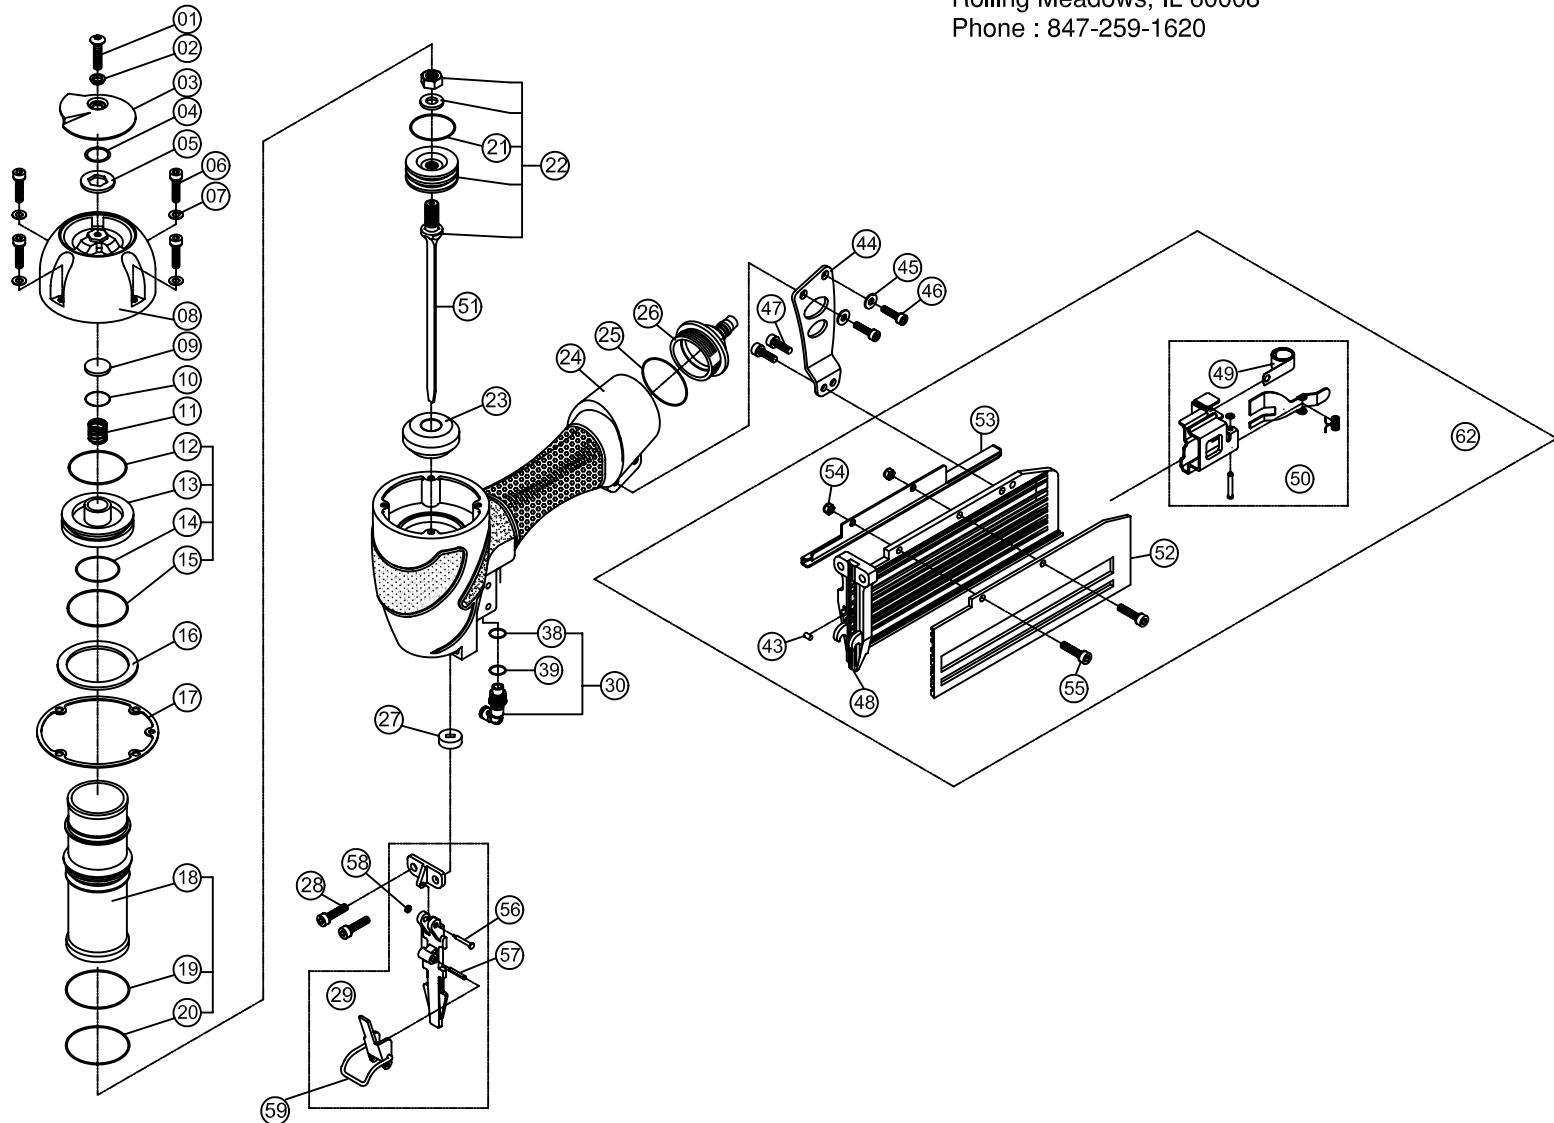

MODEL WB1850LM

SPOTNAILS®
DIVISION OF PEACE INDUSTRIES, LTD.
1100 Hicks Rd
Rolling Meadows, IL 60008
Phone : 847-259-1620

SPOTNAILS MODEL WB1850LM

Ref. No.	Part No.	Description
1	P-24370	Screw
2	P-96118	Bushing
3	P-70042	Exhaust Deflector
4	P-64377	O-Ring
5	P-32217	Washer
6	P-24300	Cap Screw
7	P-32211	Flat Washer
8	P-60174	Cap
◆	9	P-15193 Exhaust Seal
◆	10	P-64384 O-Ring
◆	11	P-18331 Poppet Spring
◆	12	P-64385 Poppet O-Ring
◆	13	P-63038 Poppet
◆	14	P-64233 Piston Stop O-Ring
◆	15	P-64386 Cylinder Seal O-Ring
◆	16	P-03070 Guide Spacer
◆	17	P-62071 Gasket

Ref. No.	Part No.	Description
18	P-05097	Cylinder
◆	19	P-64387 Cylinder Seal O-Ring
◆	20	P-64242 O-Ring
◆	21	P-64388 Piston O-Ring
◆	22	AS-06045 Piston & Driver Assembly
◆	23	P-15195 Bumper
◆	24	P-01261 Body
◆	25	P-64389 O-Ring
◆	26	P-60175 End Cap
◆	27	P-15196 Return Seal
◆	28	P-24358 Screw
◆	29	AS-10044 Front Plate Assembly
◆	30	AS-97269 Remote Valve
◆	38	P-64239 O-Ring
◆	39	P-64391 O-Ring
◆	43	P-07329 Retainer Pin
◆	44	P-13068 Bracket

Ref. No.	Part No.	Description
45	P-32144	Washer
46	P-24306	Screw
47	P-24313	Screw
48	AS-12175	Long Magazine
49	P-18477	Long Negator Spring
50	AS-09051	Pusher Assembly
51	P-06231	Driver
52	P-12472	Long Magazine Cover
53	P-12473	Long Feeder Cover
54	P-26126	Nut
55	P-24312	Screw
56	P-07356	Step Pin
57	P-07352	Roll Pin
◆	58	P-64434 O-Ring
◆	59	AS-04035 Latch Assembly
◆	62	AS-12176 Magazine Assembly

◆ Parts Included in AS-97373 O-Ring and Seal Kit