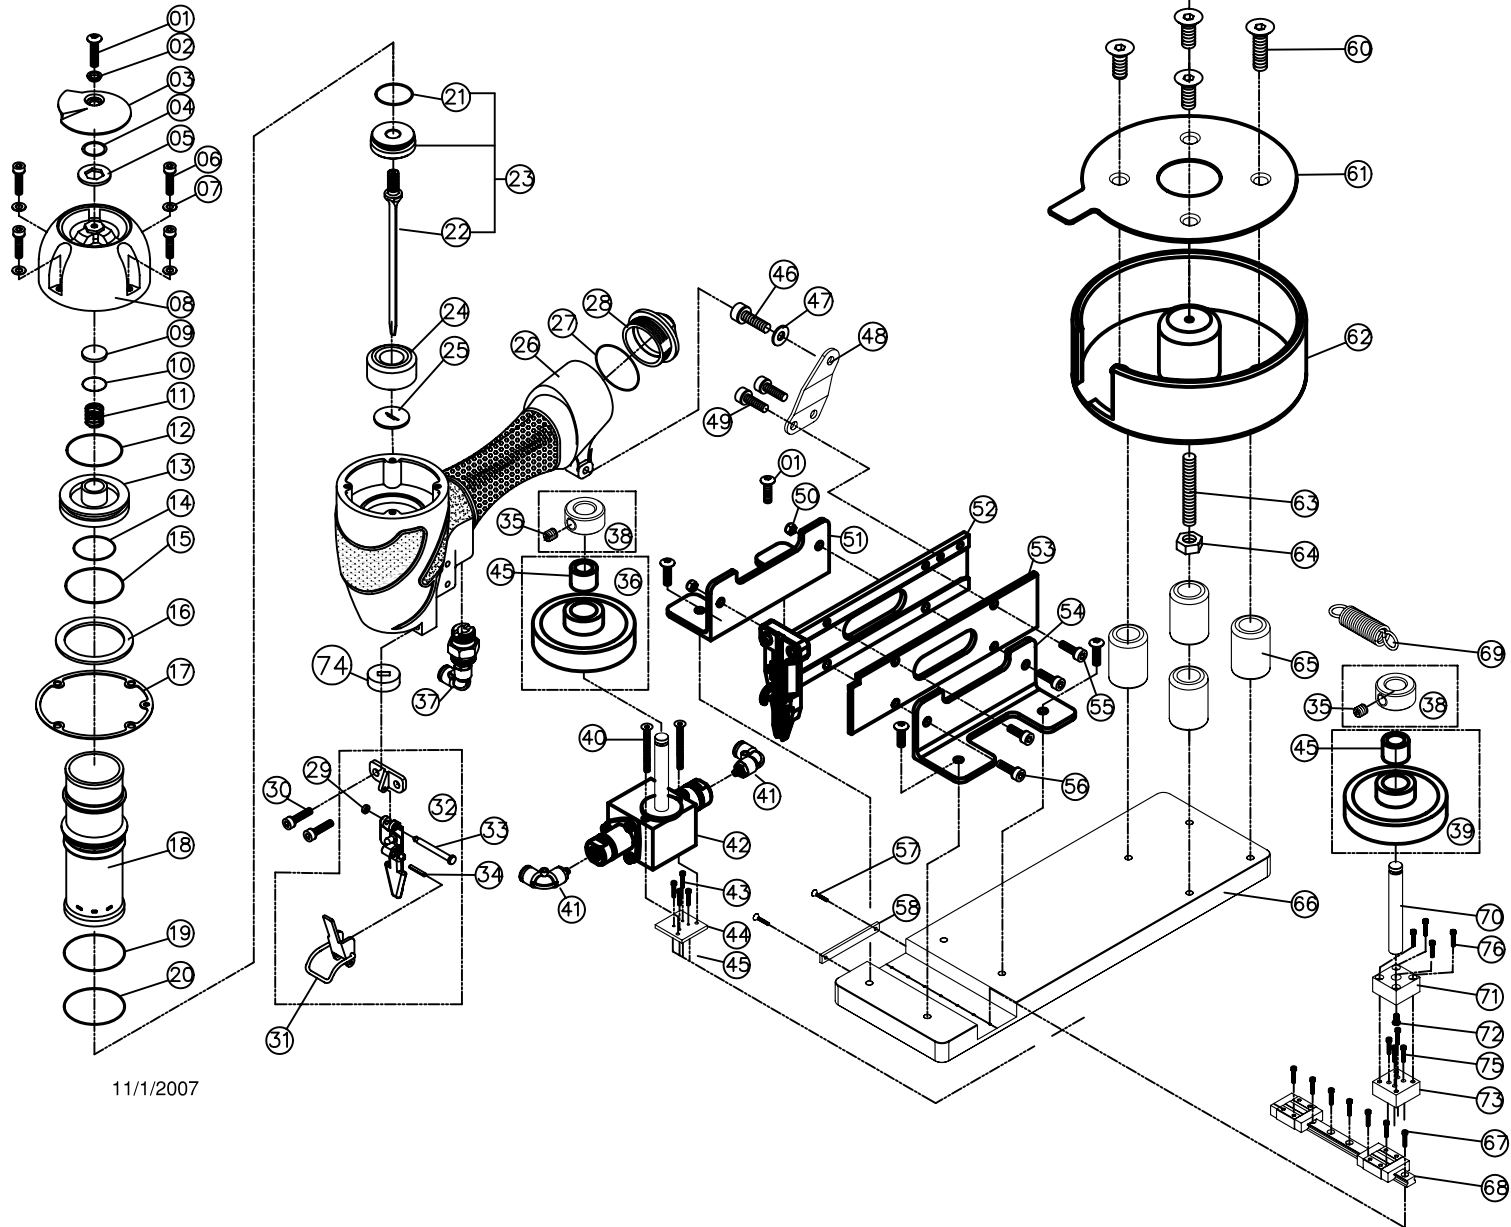

MODEL TCB1838-A

SPOTNAILS®

DIVISION OF PEACE INDUSTRIES, LTD.

1100 Hicks Rd
Rolling Meadows, IL 60008
Phone : 847-259-1620

11/1/2007

SPOTNAILS MODEL TCB1838-A

Ref No.	Part No.	Description
01	P-24370	Screw
02	P-96118	Bushing
03	P-70046	Exhaust Deflector
04	P-64377	O-Ring
05	P-32217	Washer
06	P-24358	Cap Screw
07	P-32211	Flat Washer
08	P-60180	Cap
◆	09	P-15193 Exhaust Seal
◆	10	P-64384 O-Ring
◆	11	P-18331 Poppet Spring
◆	12	P-64232 Poppet O-Ring
◆	13	P-63042 Poppet
◆	14	P-64422 Piston Stop O-Ring
◆	15	P-64234 Cylinder Seal O-Ring
◆	16	P-03081 Guide Spacer
◆	17	P-62079 Gasket
◆	18	P-05106 Cylinder
◆	19	P-64235 Cylinder O-Ring
◆	20	P-64423 Cylinder O-Ring
◆	21	P-64424 Piston O-Ring
◆	22	P-06239 Driver Blade
◆	23	AS-06057 Piston & Driver Assembly
◆	24	P-15121 Bumper
◆	25	P-15122 Return Seal

Ref No.	Part No.	Description
26	P-01271	Body
27	P-64425	O-Ring
28	P-60175	End Cap
29	P-64434	O-Ring
30	P-24300	Screw
31	AS-04036	Latch Assembly
32	AS-10052	Front Plate Assembly
33	P-07356	Pin
34	P-07353	Spiral Pin
35	P-24468	Set Screw
36	AS-99093	Feed Roller Assy. (Left)
37	AS-97269	Remote Valve
38	AS-99094	Shaft Collar Assy.
39	AS-99092	Feed Roller Assy. (Right)
40	P-24501	Screw
41	P-30098	Tube Fitting
42	AS-99095	Feed Acuator Assy.
43	P-24500	Screw
44	P-99299	Mounting Block
45	P-99300	Feed Roller Bearing
46	P-24307	Screw
47	P-32170	Washer
48	P-13100	Bracket
49	P-24313	Screw
50	P-26126	Nut
51	P-99273	Mounting Plate

Ref No.	Part No.	Description
52	AS-12188	Magazine Assembly
53	P-12489	Magazine Cover
54	P-99274	Mounting Plate
55	P-24317	Screw
56	P-24300	Screw
57	P-24502	Screw
58	P-99302	Roller Stop
59	P-99303	Cover Plate
60	P-24508	Screw
61	P-99304	Spacer
62	P-99310	Magazine
63	P-24504	Screw
64	P-26174	Nut
65	P-99311	Spacer
66	P-99307	Base Plate
67	P-24505	Screw
68	P-99297	Actuator Rail
69	P-18487	Spring
70	P-99312	Idler Shaft
71	P-99309	Mounting Block
72	P-24506	Screw
73	P-99310	Mounting Block
◆	74	P-15233 Driver Guide
75	P-24507	Screw
76	P-24521	Screw

◆ Parts Included In AS-97318 O-Ring And Seal Kit