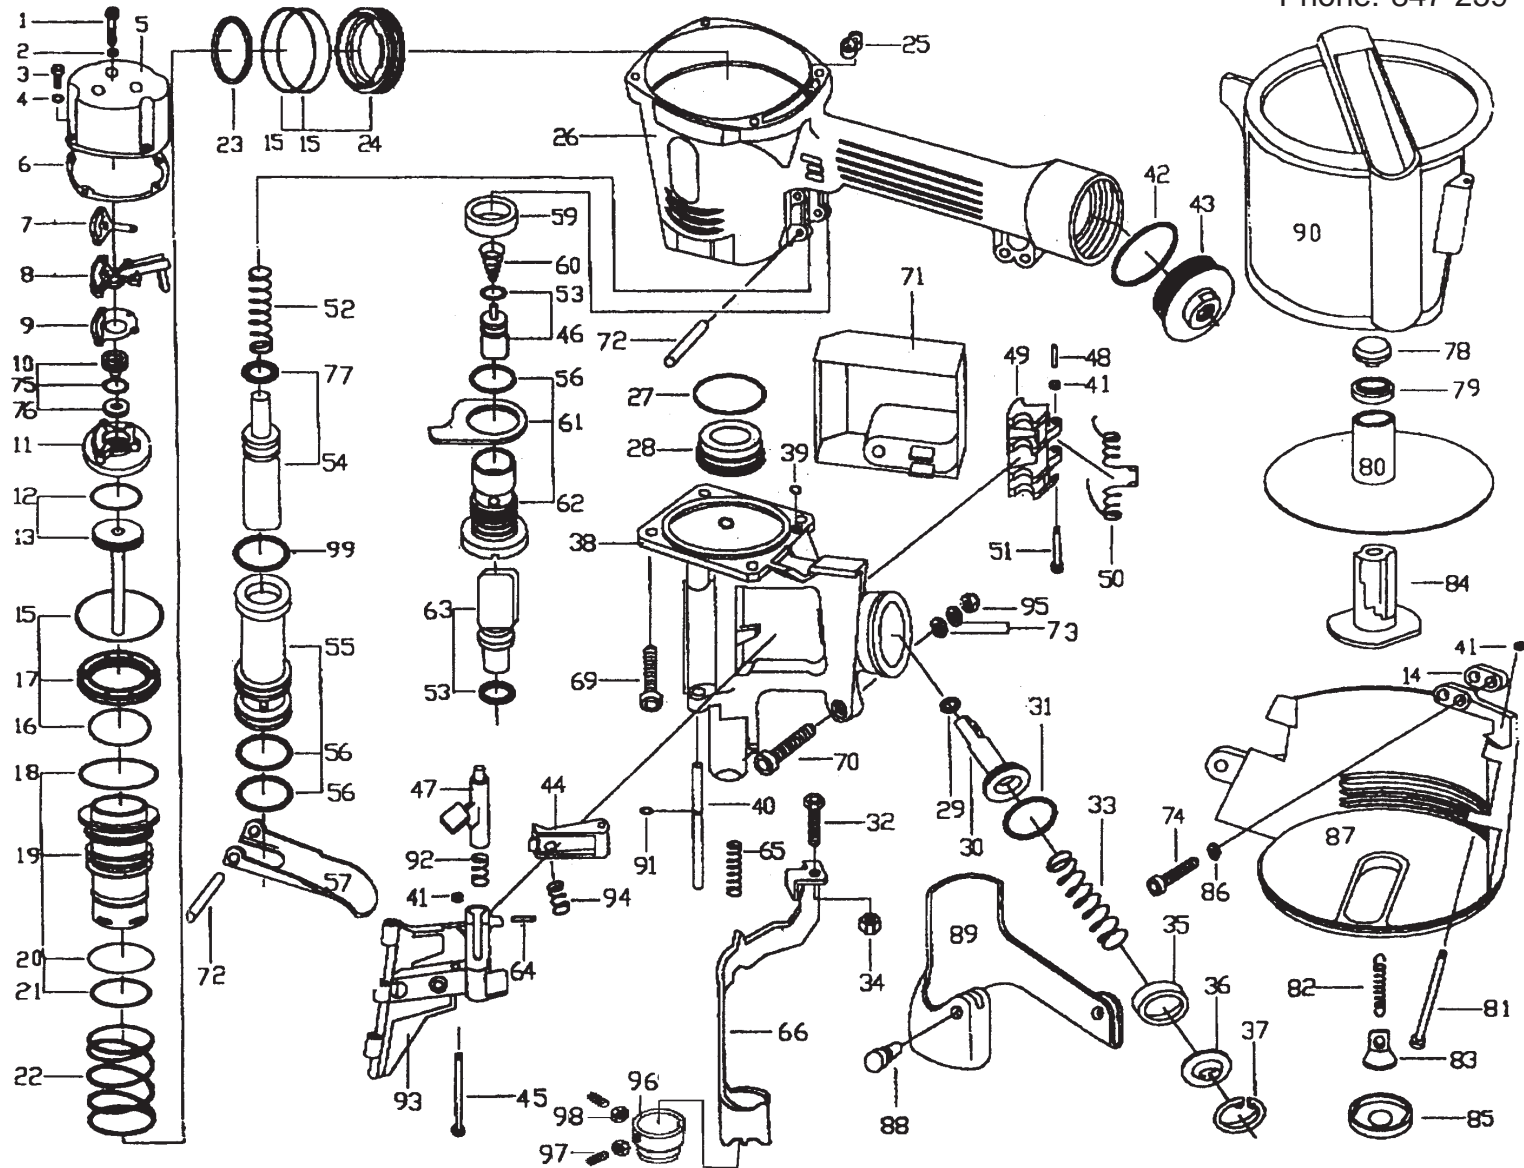

MODEL NCN83

SPOTNAILS®
DIVISION OF PEACE INDUSTRIES, LTD.

1100 Hicks Rd.
Rolling Meadows, IL 60008
Phone: 847-259-1620

MODEL NCN83

Ref. No.	Part No.	Description
1	P-24382	Screw
2	P-32168	Washer
3	P-24314	Socket head Cap Screw
4	P-32169	Washer
5	P-60155	Cap
6	P-62061	Cap Gasket
7	P-62062	Poppet Gasket
8	P-22136	Exhaust Manifold
9	P-62063	Poppet Gasket
10	P-22135	Exhaust Valve
11	P-63034	Poppet Valve
12	P-64305	Piston O-Ring
13	AS-66131	Driver Assembly
14	P-26145	Lock Nut
15	P-64306	O-Ring
16	P-64307	O-Ring
17	P-05085	Cylinder Spacer
18	P-64308	O-Ring
19	P-05086	Cylinder
20	P-64309	O-Ring
21	P-64310	Rubber Band
22	P-18281	Cylinder Spring
23	P-05087	Spacer Ring
24	P-05088	Cylinder Spacer
25	P-15155	Poppet Stem Seal
26	P-01252	Body
27	P-64311	O-Ring
28	P-15153	Bumper
29	P-64301	O-Ring
30	P-66099	Feed Piston
31	P-64300	O-Ring
32	P-24347	Screw

Ref. No.	Part No.	Description
33	P-18292	Spring
34	P-26126	Lock Nut
35	P-15162	Feed Piston Stop
36	P-60159	Spring Collar
37	P-32178	Retaining Ring
38	P-08454	Nose
39	P-64318	O-Ring
40	P-07295	Straight Pin
41	P-64303	Rubber Washer
42	P-64312	O-Ring
43	P-60156	End Cap
44	P-09172	Check Pawl
45	P-07293	Pin Step
46	P-22134	Short Plunger
47	P-04057	Door Latch
48	P-07296	Roll Pin
49	P-09173	Feed Pawl
50	P-18277	Torsion Spring
51	P-07276	Step Pin
52	P-18284	Valve Spring
53	P-64313	O-Ring
54	P-22152	Long Plunger
55	P-22153	Valve
56	P-64314	O-Ring
57	P-21079	Trigger
59	P-15156	Valve Seal
60	P-18283	Valve Spring
61	P-13054	Valve Bracket
62	P-22138	Valve
63	P-22132	Medium Plunger
64	P-07275	Roll Pin
65	P-18282	Spring