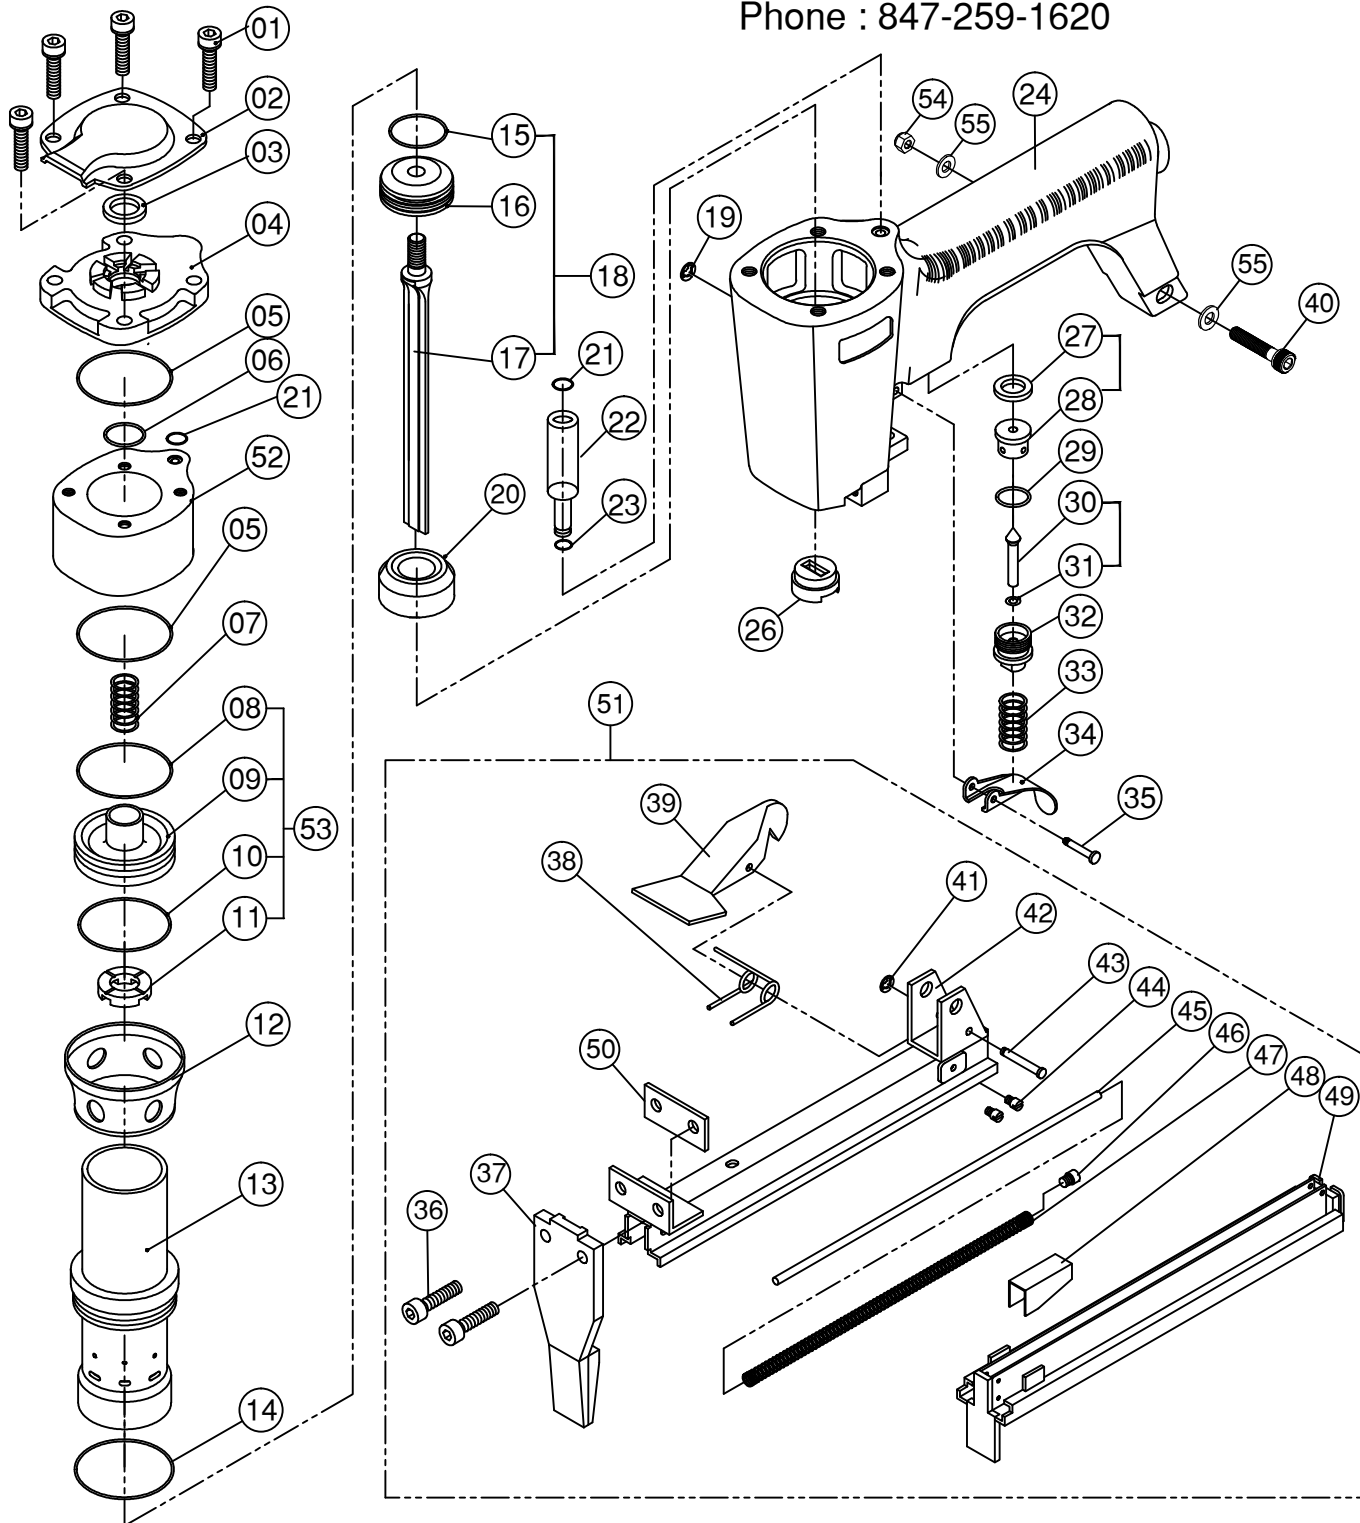

## SPOTNAILS MODEL JS7116LN

01	P-24300	HD. SCREW	◆	29	P-64456	O-RING	
02	P-70049	EXHAUST COVER		30	P-22185	TRIGGER PIN	
◆	03	P-15222	EXHAUST SEAL	◆	31	P-64457	O-RING
04	P-60188	BODY CAP		32	P-22186	VALVE HOUSING	
◆	05	P-64448	CAP O-RING	33	P-18470	TRIGGER SPRING	
◆	06	P-64449	O-RING	34	P-21087	TRIGGER	
07	P-18469	SPRING		35	P-07372	STEP PIN	
◆	08	P-64450	O-RING	36	P-24300	SCREW	
09	P-63044	POPPET VALVE		37	P-10311	FRONT PLATE	
◆	10	P-64451	O-RING CYLINDER SEAL	38	P-18253	LATCH SPRING	
◆	11	P-15223	PISTON STOP SEAL	39	P-04076	LATCH	
12	P-03086	CYLINDER SPACER		40	P-24358	SCREW	
13	P-05114	CYLINDER		41	P-32143	E-WASHER	
◆	14	P-64452	O-RING	42	P-12468	MAGAZINE COVER	
◆	15	P-64453	PISTON O-RING	43	P-07260	PIN	
16	P-66107	PISTON		44	P-24357	SCREW	
17	P-06257	DRIVER BLADE		45	P-16015	ROD	
18	AS-06078	PISTON & DRIVER ASSEMBLY		46	P-24357	SCREW	
19	P-32143	E.WASHER		47	P-18335	PUSHER SPRING	
20	P-15224	BUMPER		48	P-09160	PUSHER	
◆	21	P-64454	O-RING	49	P-12469	MAGAZINE	
22	P-96134	PIPE		50	P-03091	SPACER	
◆	23	P-64455	O-RING	51	AS-12184	MAGAZINE ASSEMBLY	
24	P-01279	BODY		52	P-03093	SPACER	
◆	26	P-15272	RETURN SEAL	53	AS-63023	POPPET VALVE ASSEMBLY	
◆	27	P-15226	VALVE SEAL	54	P-26142	Nut	
28	P-22184	VALVE HOUSING		55	P-32170	Washer	

◆ Parts Included In AS-97387 O-Ring And Seal Kit