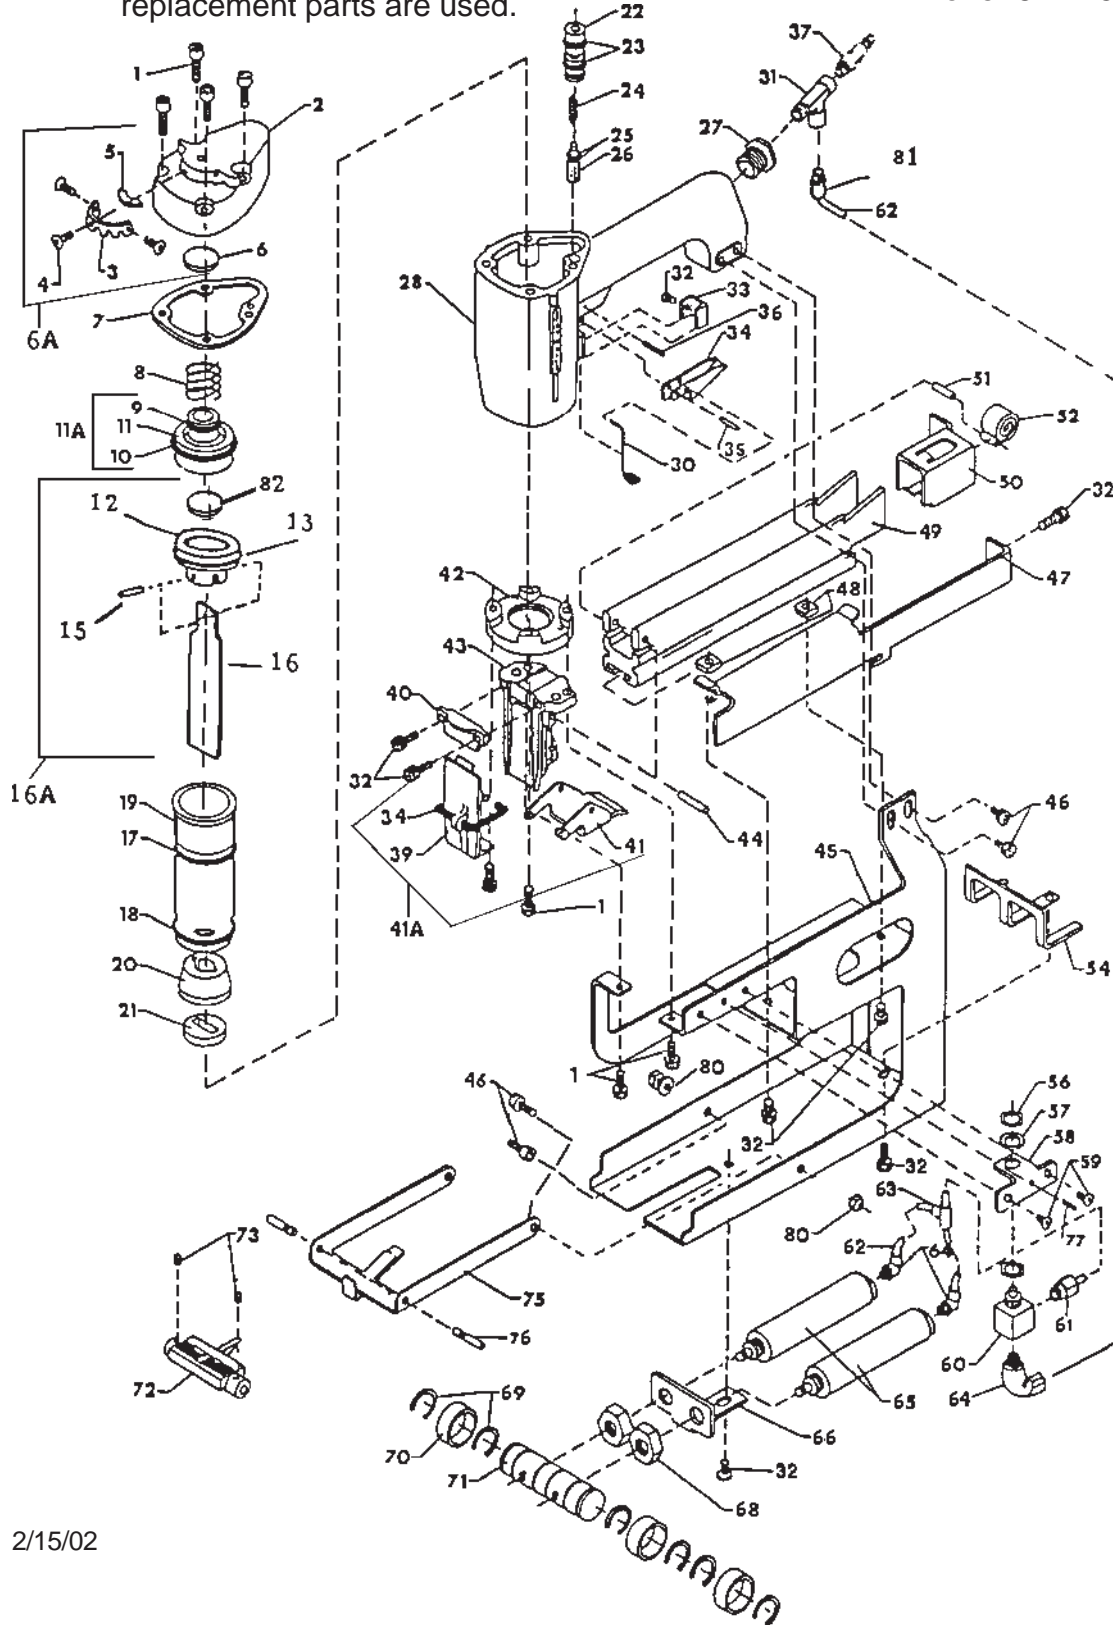

SPOTNAILS MODEL HL1612AT

Ref. No.	Part No.	Description
1	P-24072	Screw
2	P-60117	Cap
3	P-70010	Exhaust Deflector
4	P-24048	Screw
5	P-70014	Exhaust Deflector Mesh
6	P-15016	Exhaust Seal
6A	AS-60032	Complete Cap Assembly
7	P-62019	Cap Gasket
8	P-18047	Poppet Spring
9	P-64033	Poppet Stem O-Ring
10	P-64028	Poppet O-Ring
11	AS-63020	Poppet Assembly
11A	AS-63016	Poppet
12	P-66076	Piston
13	P-64228	Piston O-Ring
15	P-07016	Driver Blade Pin
16	P-06169-S	Driver Blade
16A	AS-66097-S	Piston/Driver Blade Assembly
17	P-64069	Cylinder O-Ring Top
18	P-64035	Cylinder O-Ring Lower
19	P-05048	Cylinder
20	P-15129	Bumper
21	P-15070	Return Seal
22	P-22040	Bleeder Valve Body
23	P-64032	Bleeder Valve Body O-Ring
24	P-18050	Plunger Spring
25	P-64040	Bleeder Valve Plunger O-Ring
26	P-22066	Bleeder Valve Plunger
27	P-30085	Reducer Bushing
28	AS-01138	Body Assembly
30	P-21035	Trigger Link
31	P-30008	1/4" Brass T.
32	P-24037	Screw
33	P-52027	Trigger Link Retarded Clip
34	P-21034	Trigger - Primary
35	P-07078	Trigger Pin
36	P-07023	Bleeder Valve Pin
37	P-30062	Male Connector
38	P-18136	Retainer Spring